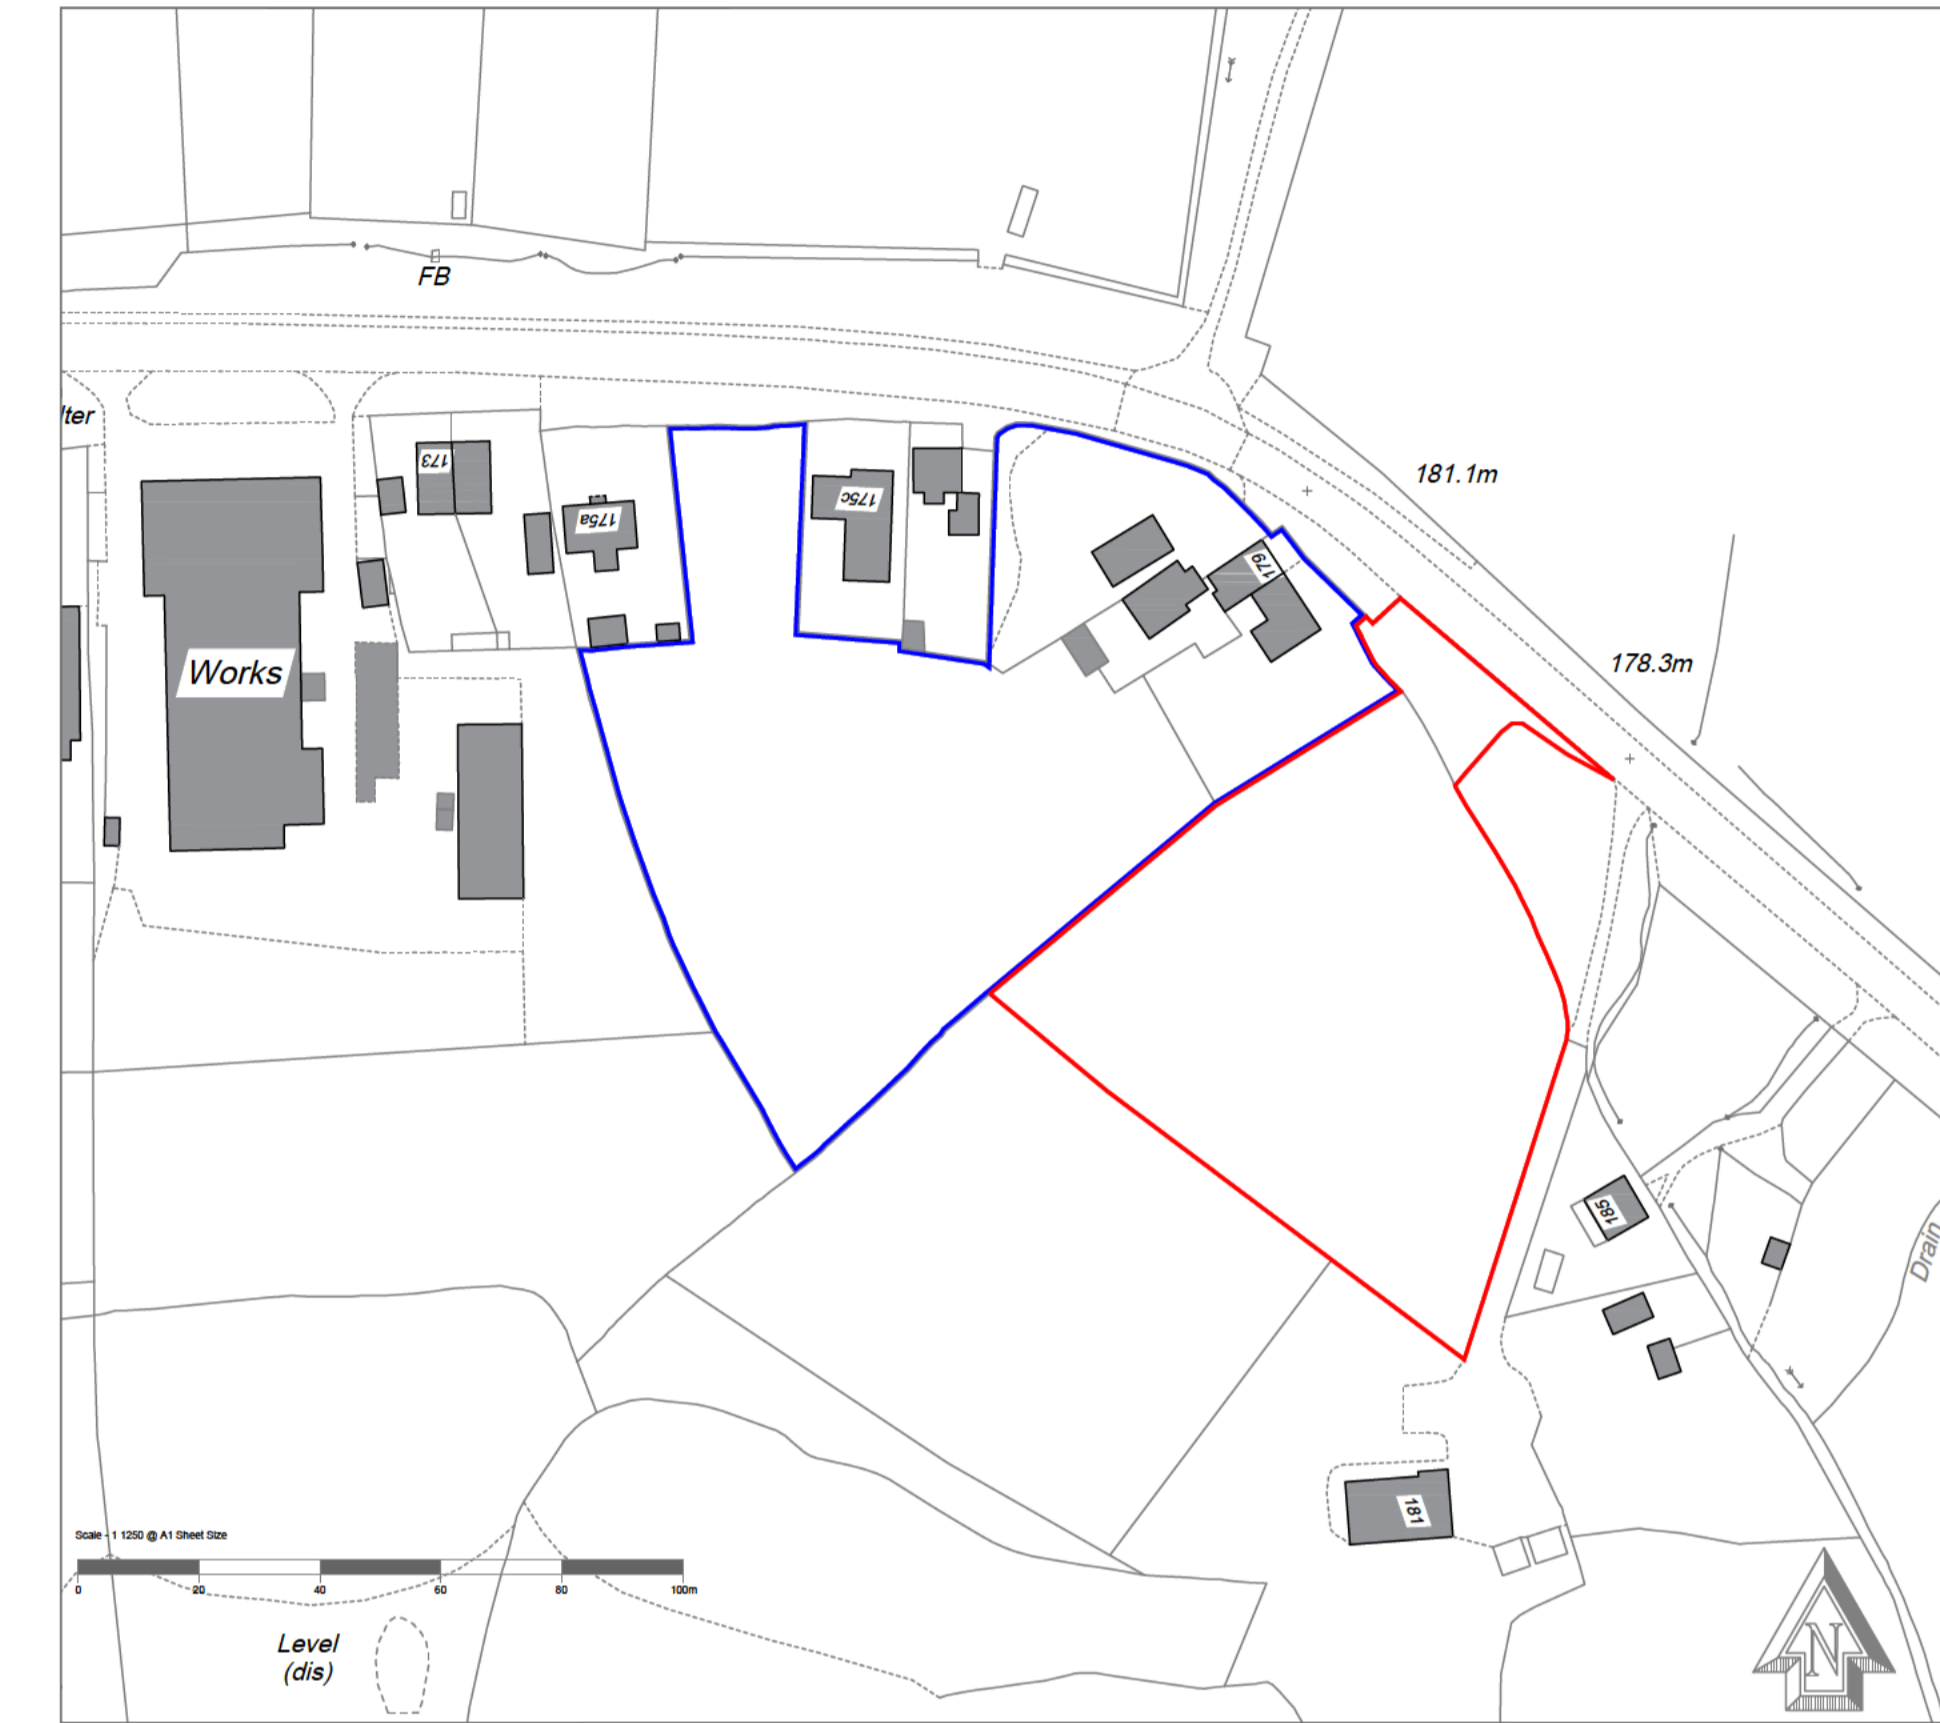

Proposed Housing Site Layout Plan
 Proposed Residential Candidate Site
 Land Part Of Penywaun Farm, Cwmgarw Road,
 Upper Brynamman - Carmarthenshire
 Scale - 1:250

178.3m

Proposed Housing Site Location Plan
 Proposed Residential Candidate Site
 Land Part Of Penywaun Farm, Cwmgarw Road,
 Upper Brynamman - Carmarthenshire
 Scale - 1:1250

Key
 PROPOSED BOUNDARY
 ADDITIONAL OWNERSHIP EXTENT

KEY TO HOUSING:

HOUSE TYPE	TOTAL NUMBER
A-ADEN 3 Bed - Semi	4
B-BOLTON 4 Bed Detached	2
C-CARRIE 4 Bed Detached	5

KEY TO SITE LAYOUT:

EXISTING HEDGEROWS	
PROPOSED HEDGEROWS	
EXISTING PERIMETER TREES RETAINED	
PARKING AREAS	
HIGHWAY	
FOOTWAY	
PROPOSED SITE BOUNDARY	
PROPOSED SUDS AREAS	

Project LDP Site Layout Plan	
Site Proposed Residential Candidate Site Land Part Of Penywaun Farm, Cwmgarw Road, Upper Brynamman - Carmarthenshire	
Drawing No GA-01	Revision
Date 22.03.2023	Scale 1:250 & 1:1250 @ A1