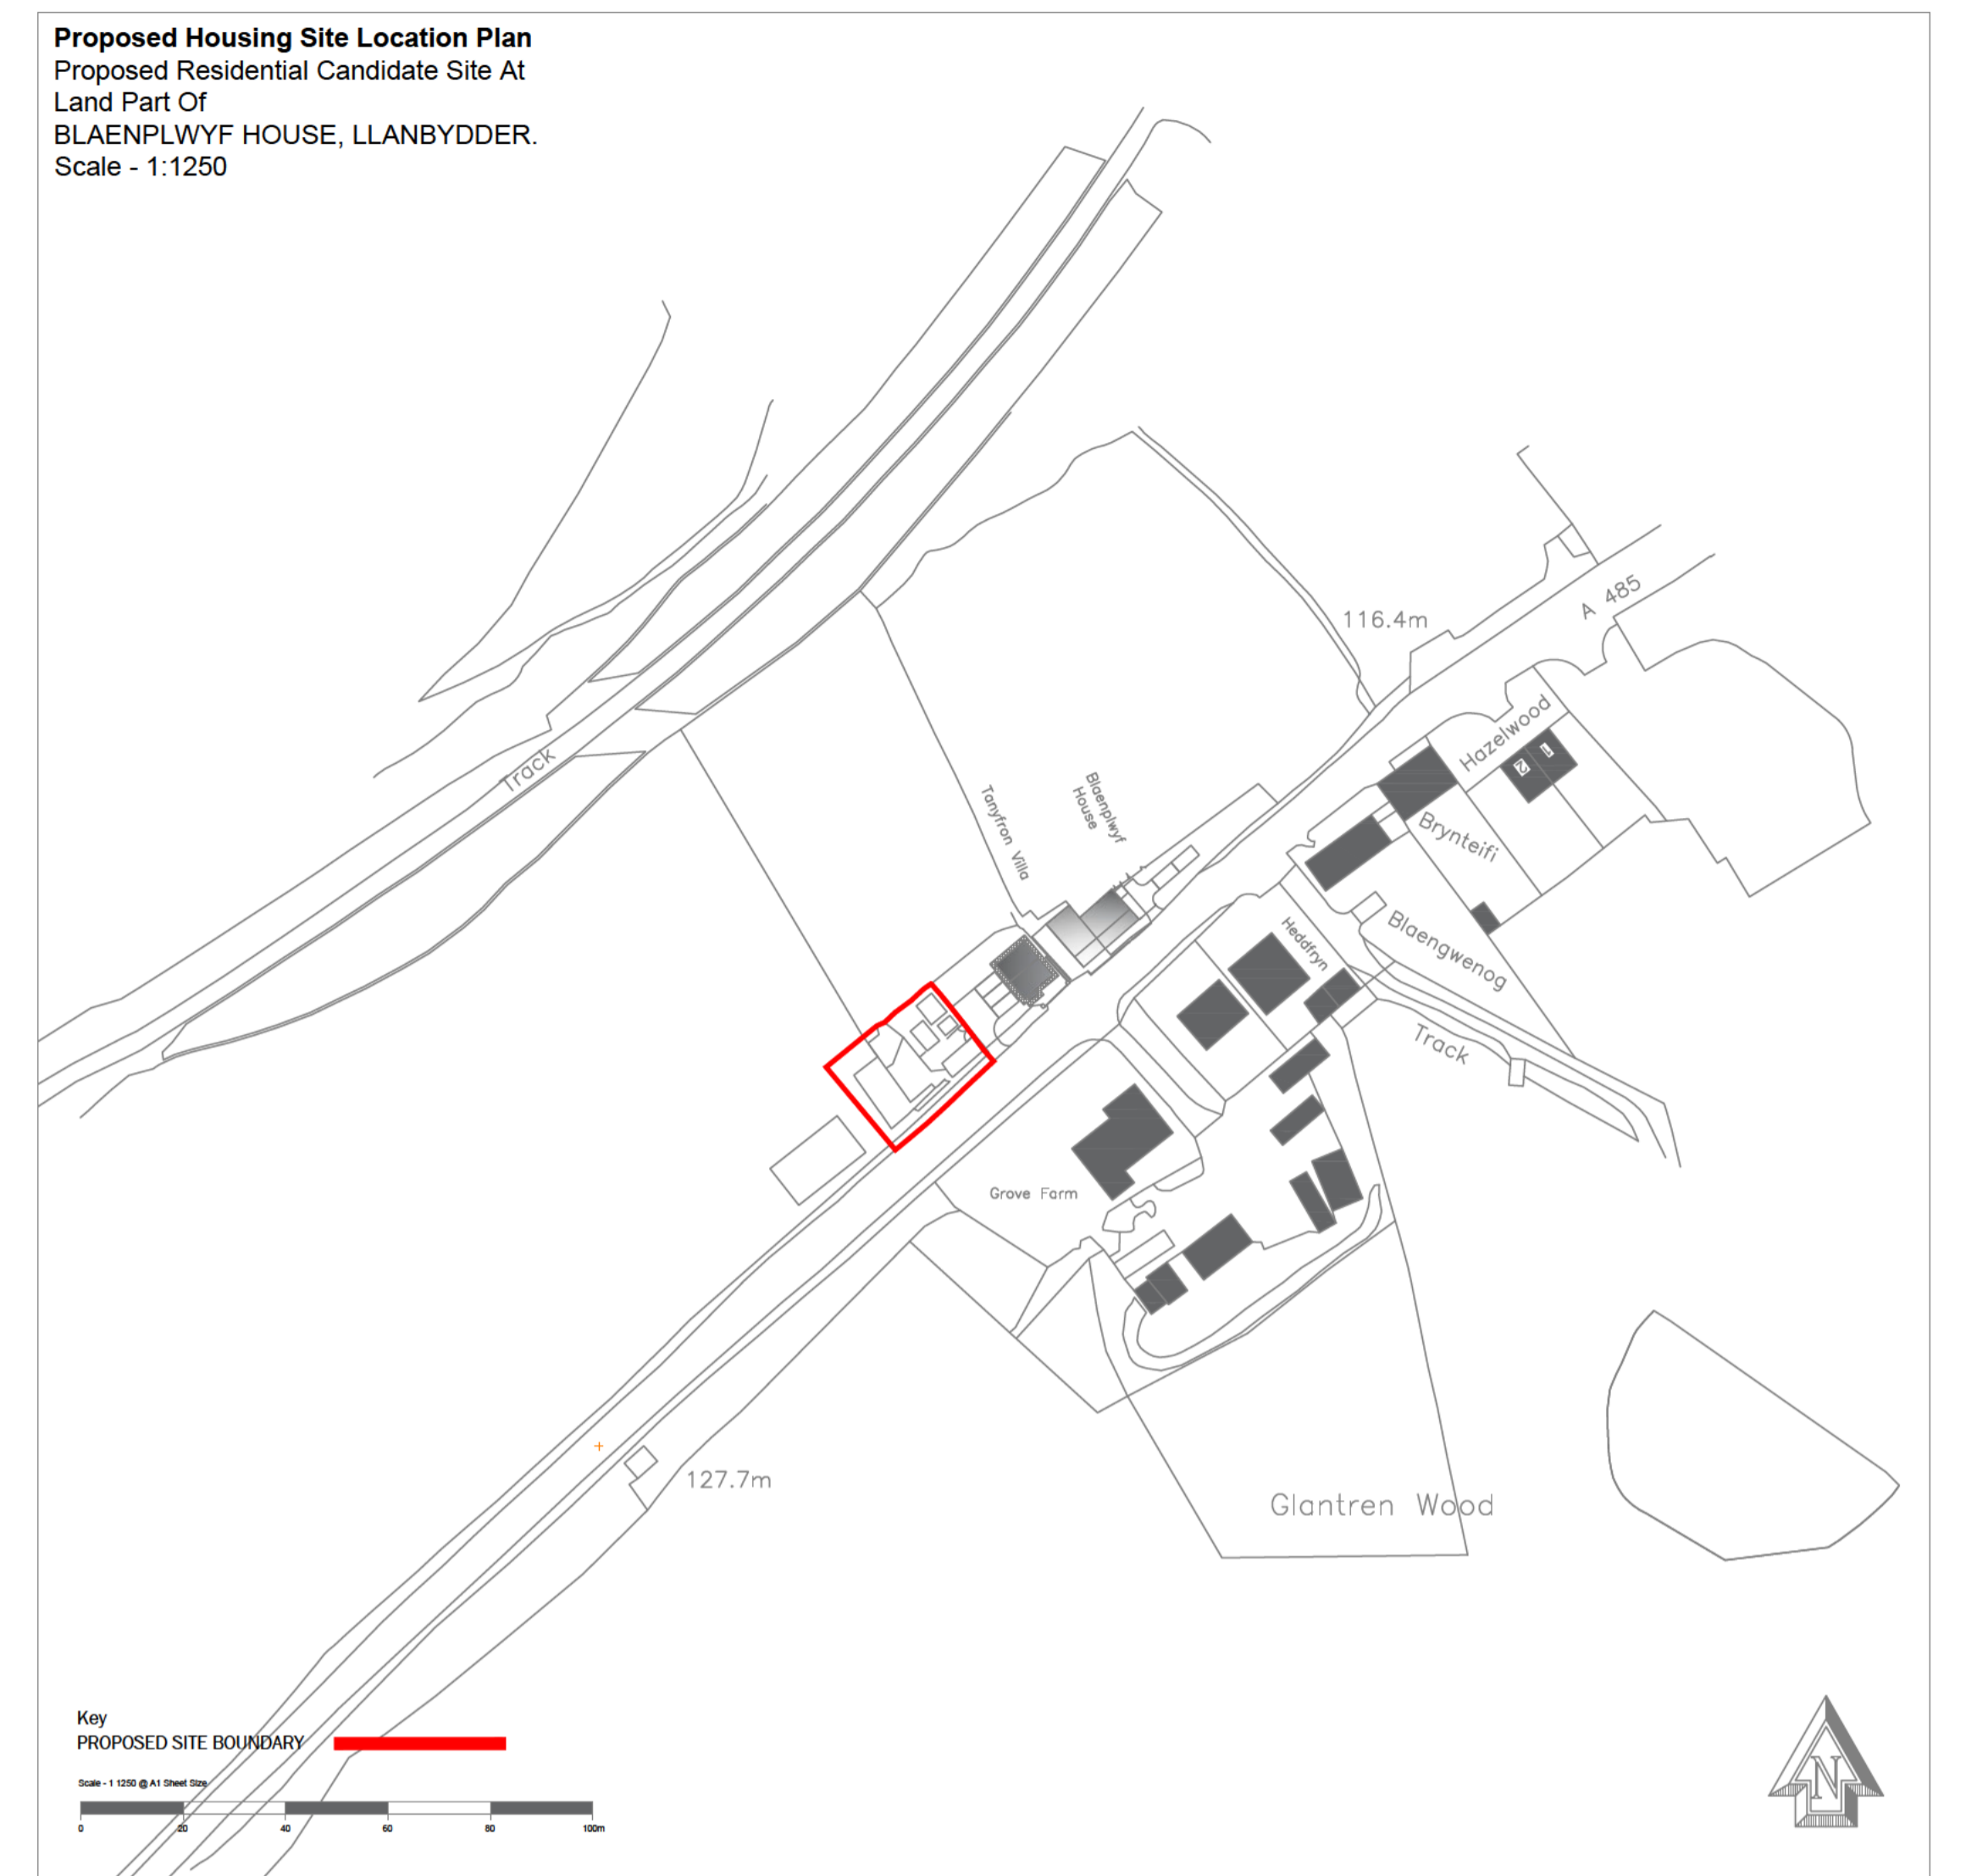

Proposed Housing Site Layout Plan
 Proposed Residential Candidate Site At
 Land Part Of
 BLAENPLWYF HOUSE, LLANBYDDER.
 Scale - 1:250

Proposed Housing Site Location Plan
 Proposed Residential Candidate Site At
 Land Part Of
 BLAENPLWYF HOUSE, LLANBYDDER.
 Scale - 1:1250

KEY TO HOUSING:

 HOUSE TYPE
A-AIMIE DWELLING

KEY TO SITE LAYOUT:

 EXISTING HEDGEROWS

 PROPOSED HEDGEROWS

 VISIBILITY SPLAY

 PARKING & TURNING AREAS

 PROPOSED SITE BOUNDARY

EB
EVANSBANKS
 PLANNING

www.evansbanks.com

Project Proposed LDP Representation At Land Part Of Blaenplwyf, Llanbydder.	
Site BLAENPLWYF HOUSE, LLANBYDDER	
Drawing No LDP-001	Revision -
Date 20.03.23.	Scale 1:250 & 1:250 @ A1