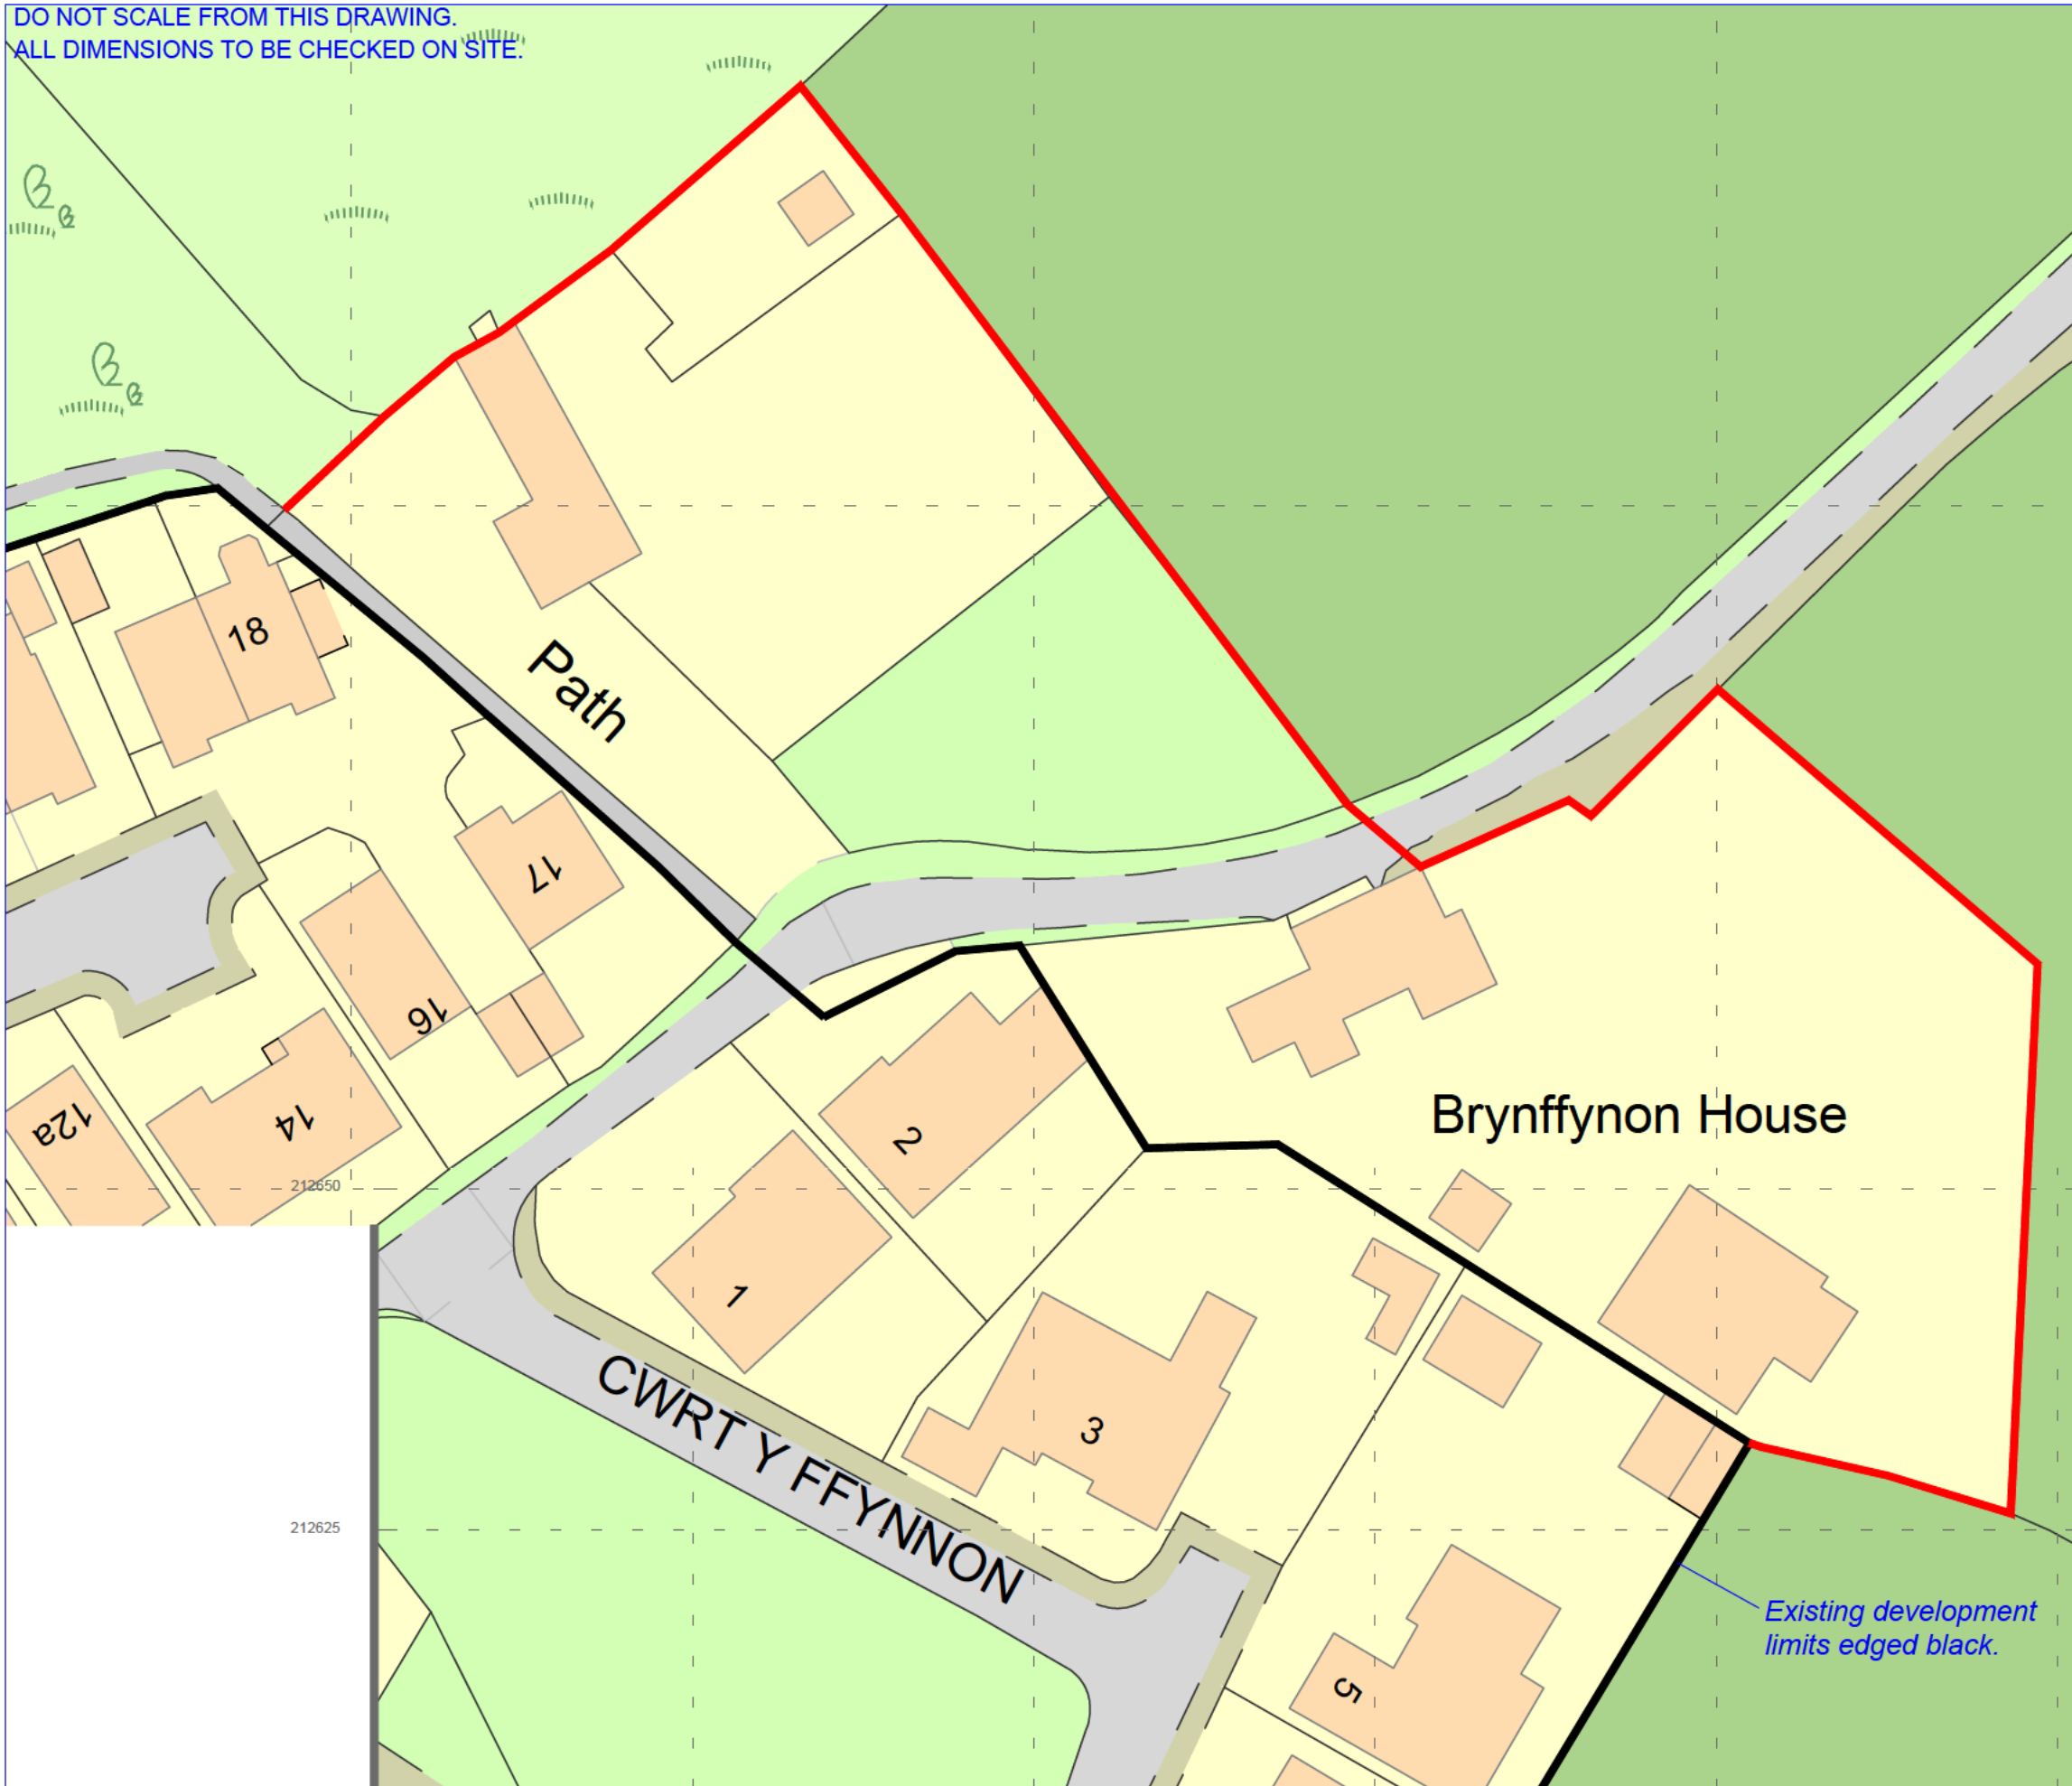

DO NOT SCALE FROM THIS DRAWING.
ALL DIMENSIONS TO BE CHECKED ON SITE.

212700

212650

212625

212625

DR
Design
Architectural Services
Davies Richards Design Ltd.
Llandeilo - [REDACTED]
Mumbles - [REDACTED]
E-MAIL - [REDACTED]
WEB - www.daviesrichardsdesign.com

JOB TITLE :

*Land adjacent to Bryn Glas,
Maes Glas Road,
Penygroes,
Carmarthenshire,
SA14 7PZ.*

Do Not Scale From This Drawing

DRAWING TITLE :
Block Plan.

DRAWING STATUS :
Planning.

Original paper size - A3

SCALE :
1:500.

DRAWN BY :
G.R.R.

DATE :
Oct. '21.

PLAN No
1728-05

REVISION

*Existing development
limits edged black.*