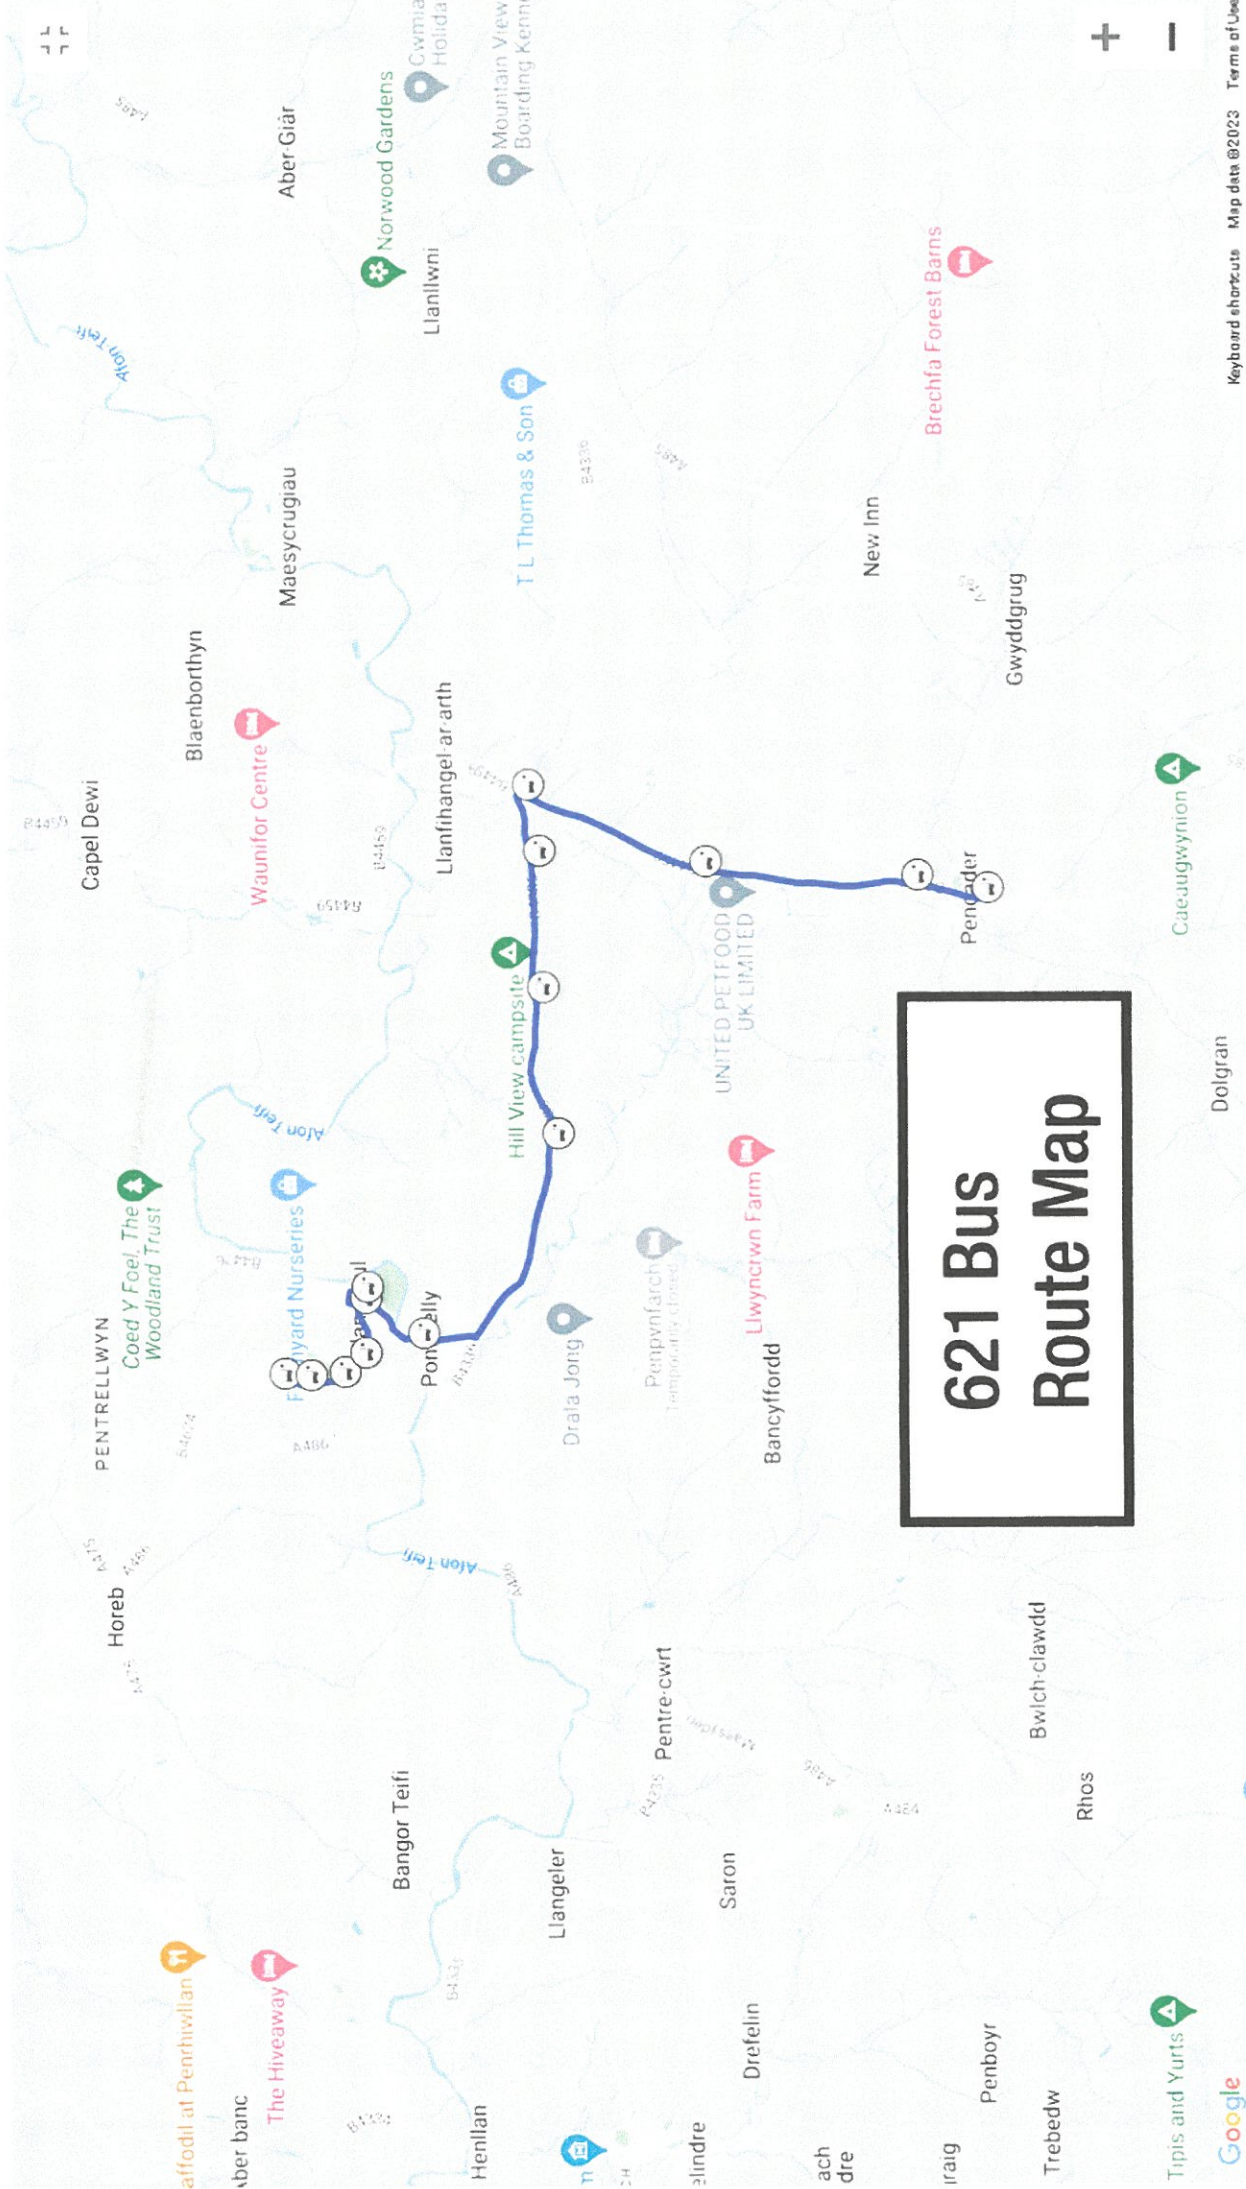

Carmarthen - Aberystwyth via Synod Inn
Monday to Friday (Excluding Bank Holidays) (Outbound)

Service T1X (TCAT001X)
 Timetable valid from 26th March 2023 until further notice

Operator: FCYM

Llanmas Street	0530
Carmarthen Rail Station	0534
Glangwili Hospital	0541
Pencader (War Memorial) (Arr)	0559
Pencader (War Memorial) (Dep)	0559
Llandysul (King Street)	0609
Ffostrasol Arms	0619
Synod Inn (Arr)	0626
Synod Inn (Dep)	0626
Pont Lethi	0630
Aberaeron (Alban Square) (Arr)	0640
Aberaeron (Alban Square) (Dep)	0643
Llanon (Central Hotel)	0652
Llanrhystud (Black Lion)	0656
Blaenplwyf (Chapel)	0704
Llanfarian (Royal Oak)	0707
Aberystwyth Bus Station 7	0720

Aberystwyth - Carmarthen via Synod Inn

Service T1X (TCAT001X)

Timetable valid from 26th March 2023 until further notice

Saturday (Inbound)

Operator: FCYM	
Aberystwyth Bus Station 7	2040
Llanfarian (Royal Oak)	2050
Blaenplwyf (Chapel)	2053
Llanfihystud (Black Lion)	2101
Llanon (Central Hotel)	2105
Aberaeron (Alban Square) (Arr)	2117
Aberaeron (Alban Square) (Dep)	2120
Pont Lethi	2127
Synod Inn (Arr)	2131
Synod Inn (Dep)	2131
Ffostrasol Arms	2138
Llandysul (Church Street)	2148
Pencader (War Memorial) (Arr)	2158
Pencader (War Memorial) (Dep)	2158
Glangwili Hospital	2216
Carmarthen Rail Station	2223
Carmarthen Bus Station 1	2230

Carmarthen - Aberystwyth via Synod Inn

Service T1X (TCAT001X)

Timetable valid from 26th March 2023 until further notice

Saturday (Outbound)

Operator: FCYM	
Llannas Street	0530
Carmarthen Rail Station	0534
Glangwili Hospital	0541
Pencader (War Memorial) (Arr)	0559
Pencader (War Memorial) (Dep)	0559
Llandysul (King Street)	0609
Ffostrasol Arms	0619
Synod Inn (Arr)	0626
Synod Inn (Dep)	0626
Pont Lethi	0630
Aberaeron (Alban Square) (Arr)	0640
Aberaeron (Alban Square) (Dep)	0643
Llanon (Central Hotel)	0652
Llanfihystud (Black Lion)	0656
Blaenplwyf (Chapel)	0704
Llanfarian (Royal Oak)	0707
Aberystwyth Bus Station 7	0720