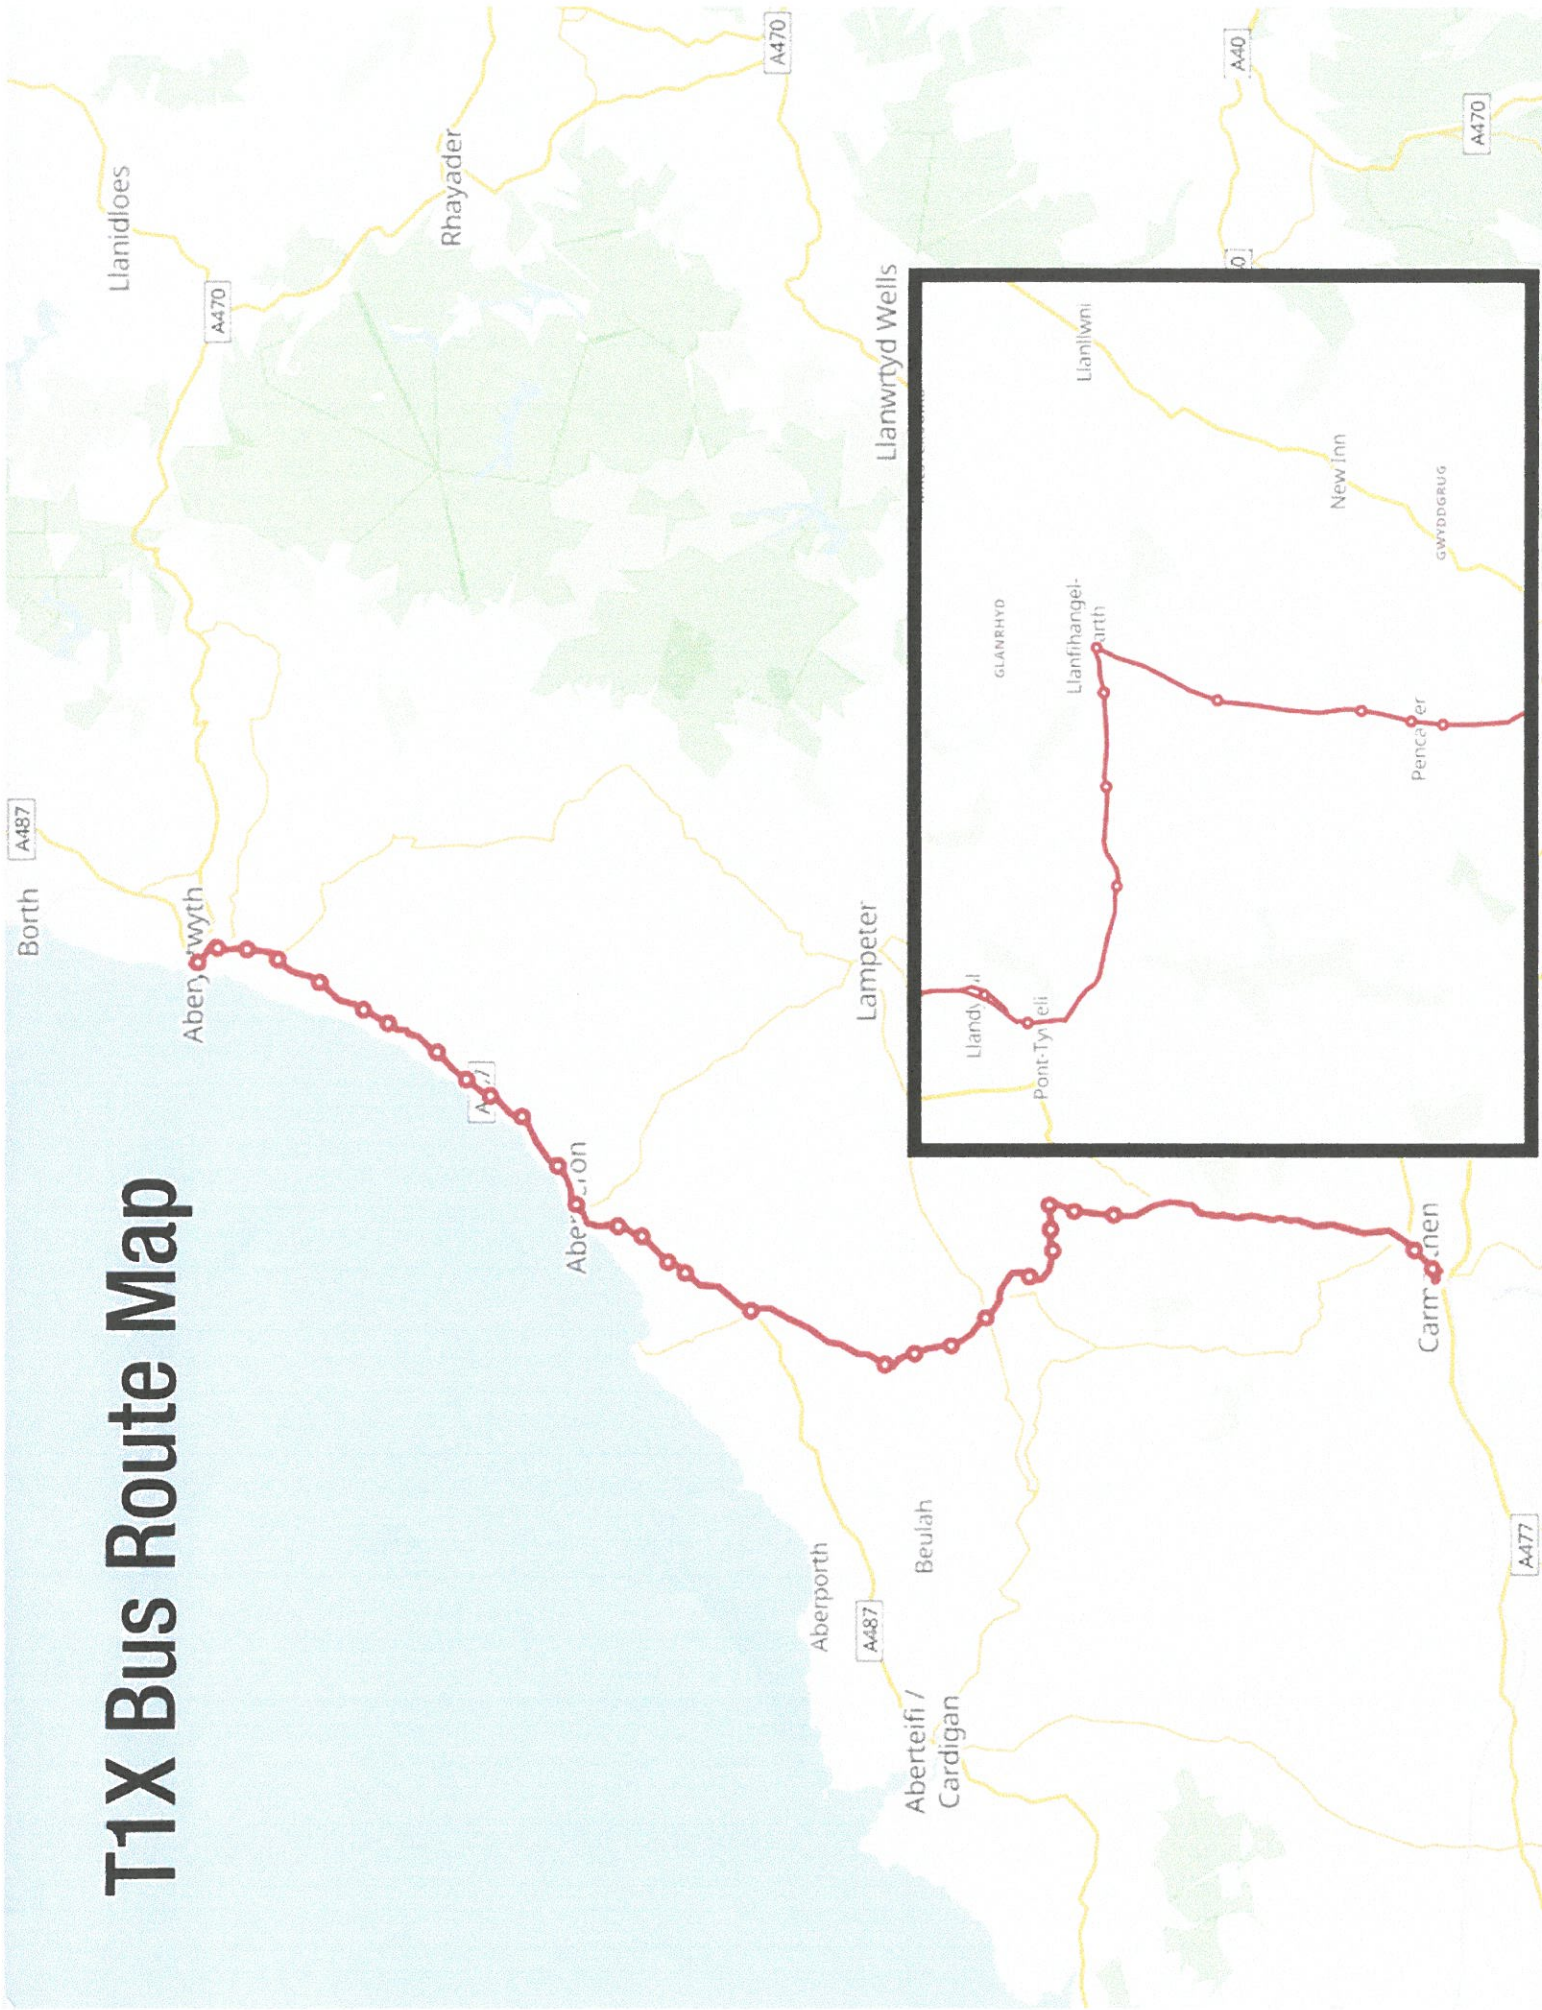

T1X Bus Route Map

Aberystwyth - Carmarthen via Synod Inn
Monday to Friday (Excluding Bank Holidays) (Inbound)

Service T1X (TCAT001X)
 Timetable valid from 26th March 2023 until further notice

Operator: FCYM

Carmarthen - Aberystwyth via Synod Inn
Monday to Friday (Excluding Bank Holidays) (Outbound)

Service T1X (TCAT001X)
 Timetable valid from 26th March 2023 until further notice

Operator: FCYM

Llanmas Street	0530
Carmarthen Rail Station	0534
Glangwili Hospital	0541
Pencader (War Memorial) (Arr)	0559
Pencader (War Memorial) (Dep)	0559
Llandysul (King Street)	0609
Ffostrasol Arms	0619
Synod Inn (Arr)	0626
Synod Inn (Dep)	0626
Pont Lethi	0630
Aberaeron (Alban Square) (Arr)	0640
Aberaeron (Alban Square) (Dep)	0643
Llanon (Central Hotel)	0652
Llanrhystud (Black Lion)	0656
Blaenplwyf (Chapel)	0704
Llanfarian (Royal Oak)	0707
Aberystwyth Bus Station 7	0720

Carmarthen - Aberystwyth via Synod Inn

Service T1X (TCAT001X)

Timetable valid from 26th March 2023 until further notice

Saturday (Outbound)

Operator: FCYM	
Llannas Street	0530
Carmarthen Rail Station	0534
Glangwili Hospital	0541
Pencader (War Memorial) (Arr)	0559
Pencader (War Memorial) (Dep)	0559
Llandysul (King Street)	0609
Ffostrasol Arms	0619
Synod Inn (Arr)	0626
Synod Inn (Dep)	0626
Pont Lethi	0630
Aberaeron (Alban Square) (Arr)	0640
Aberaeron (Alban Square) (Dep)	0643
Llanon (Central Hotel)	0652
Llanfihystud (Black Lion)	0656
Blaenplwyf (Chapel)	0704
Llanfarian (Royal Oak)	0707
Aberystwyth Bus Station 7	0720