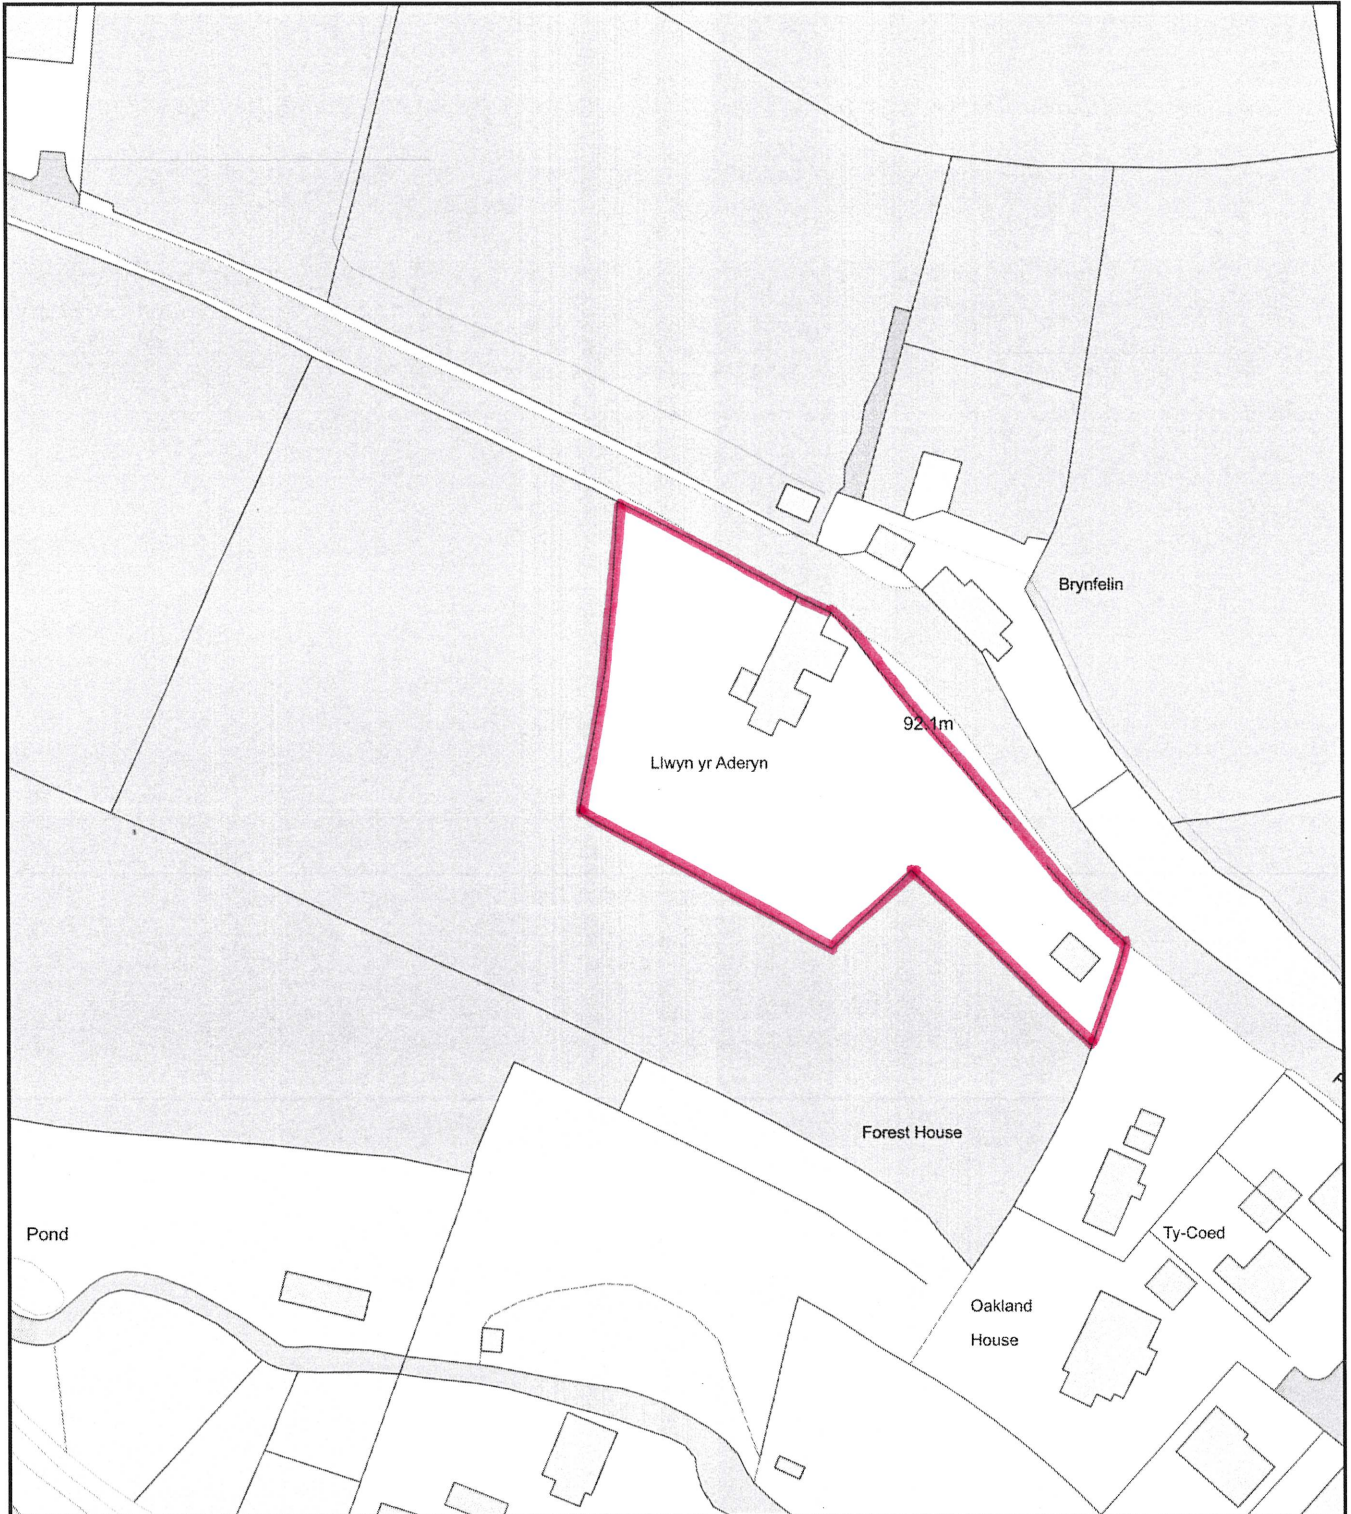

# Land at Llwyn Yr Aderyn, Brechfa

Plan Produced for: Evans Banks Palnning

Date Produced: 13 Apr 2023

Plan Reference Number: TQRQM23103161857695

Scale: 1:1250 @ A4