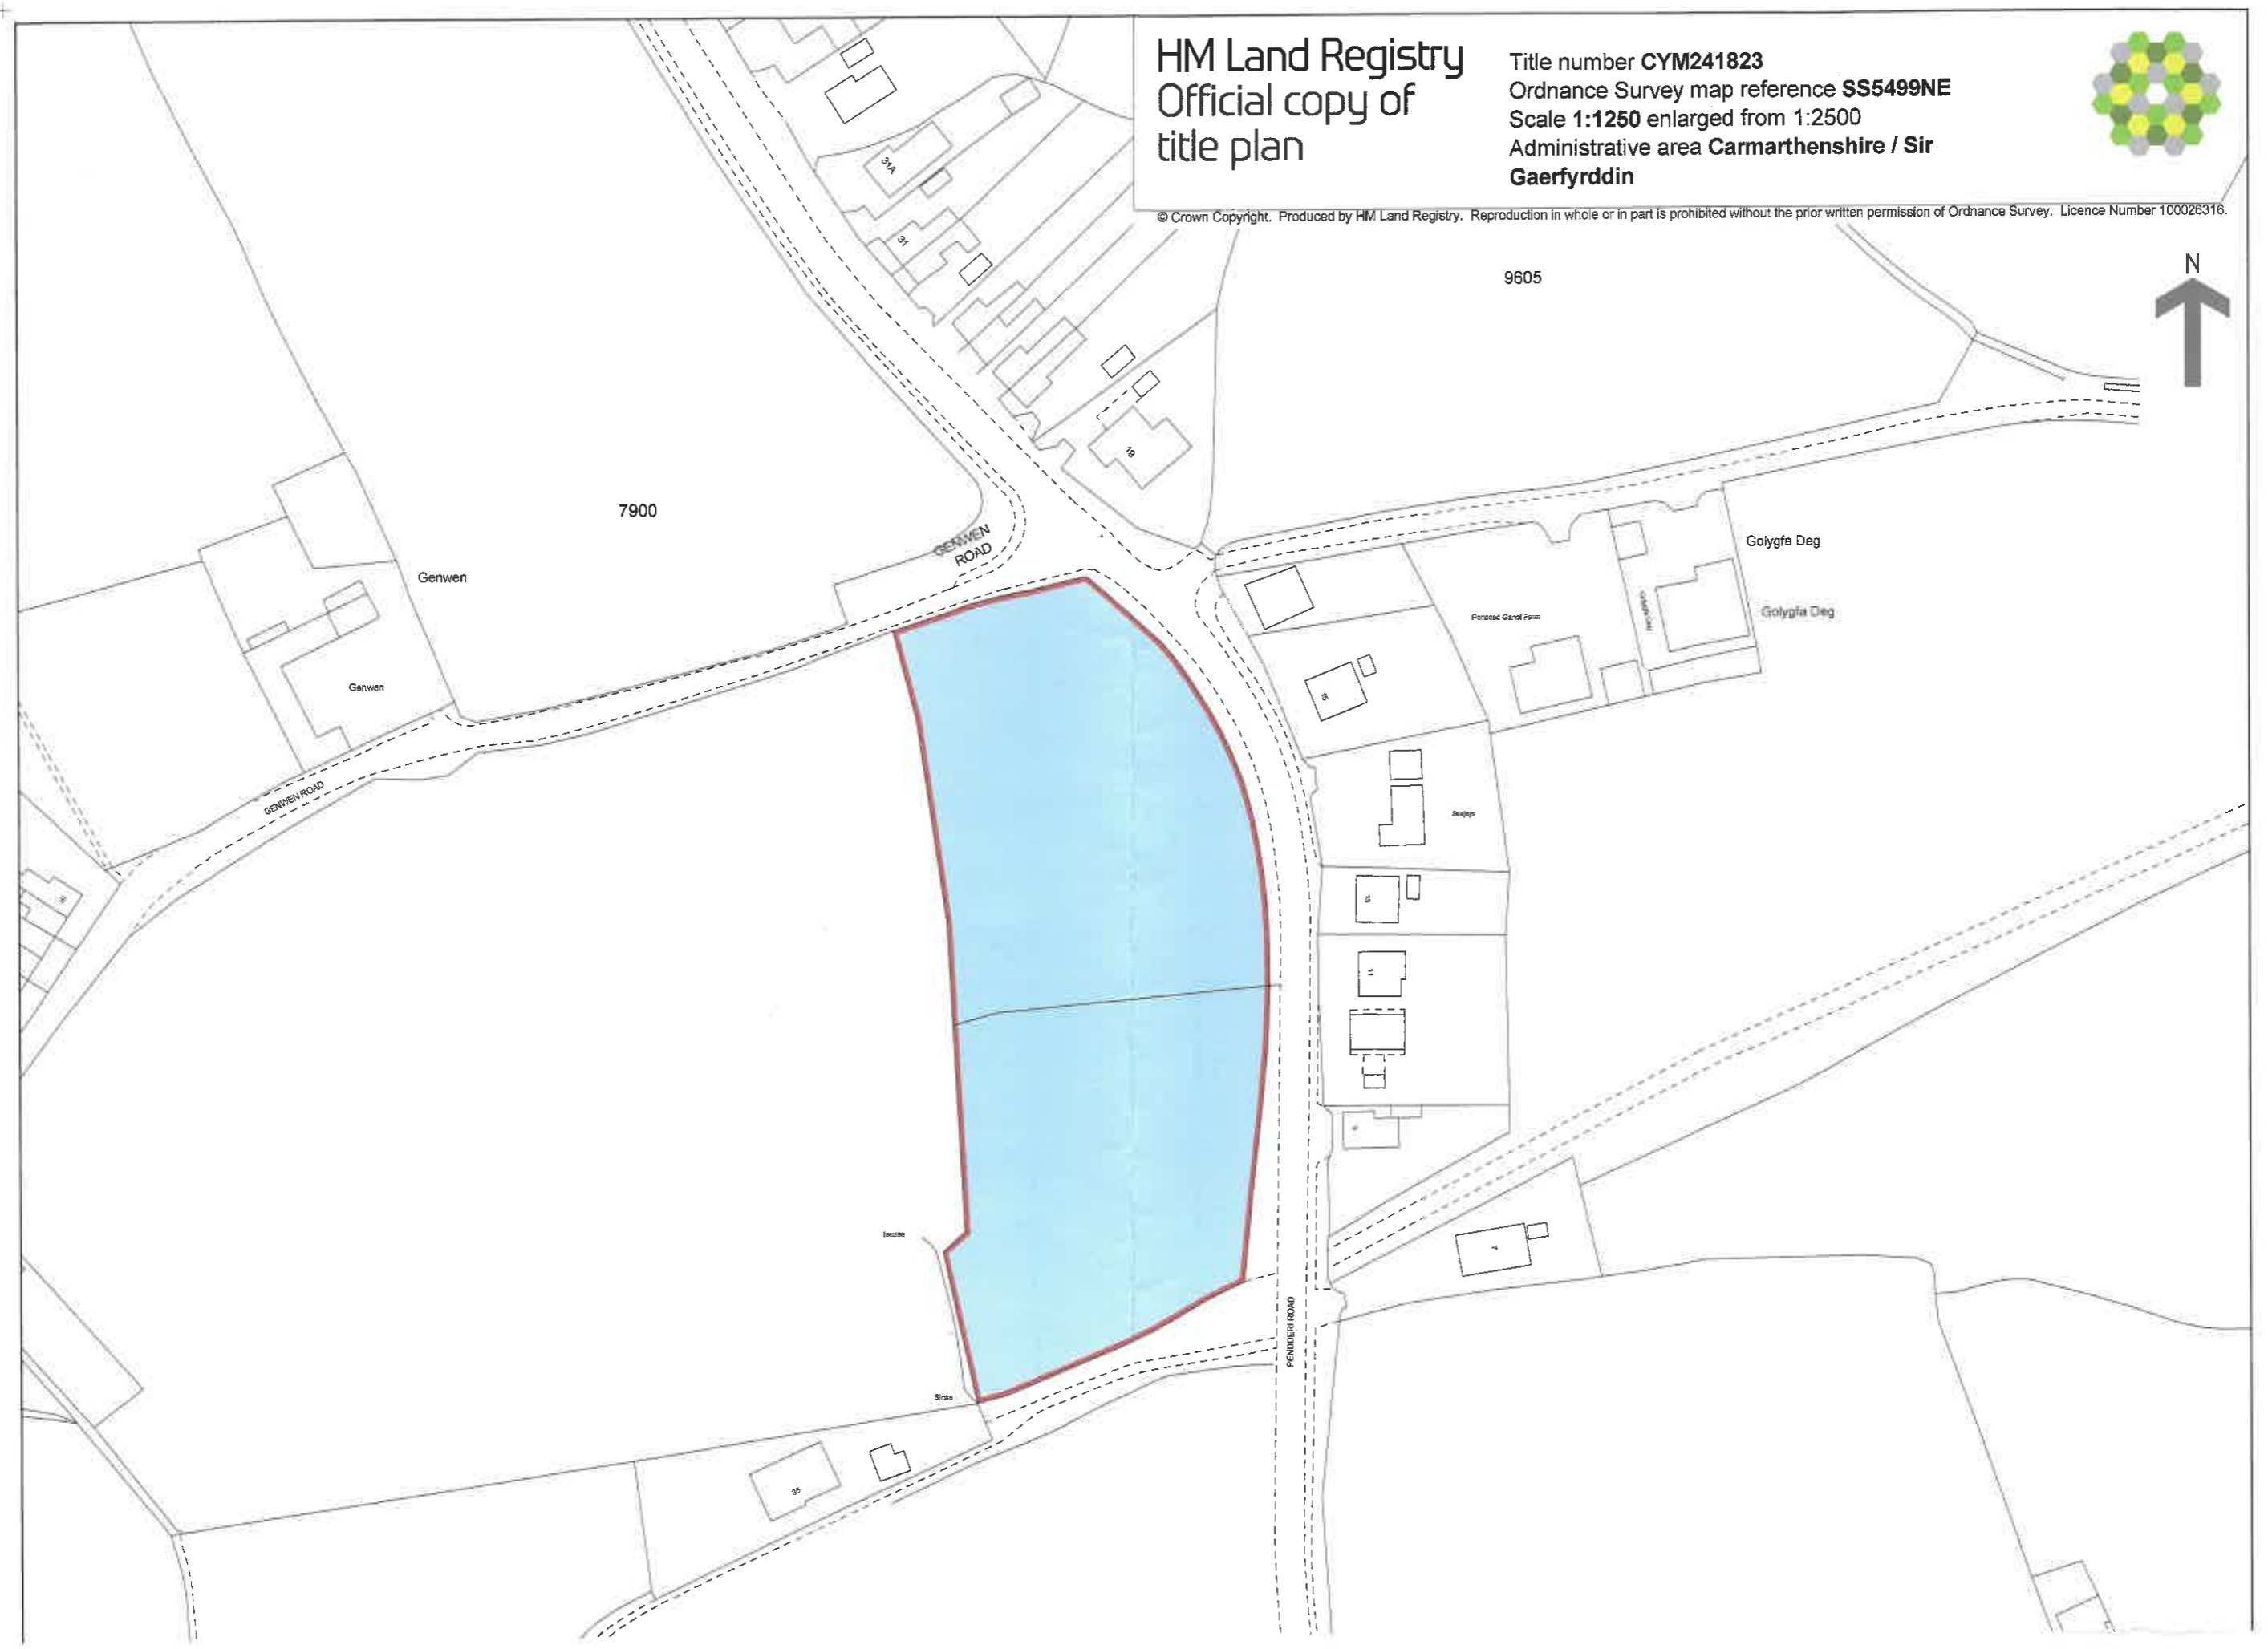

HM Land Registry  
Official copy of  
title plan

Title number **CYM241823**  
Ordnance Survey map reference **SS5499NE**  
Scale **1:1250** enlarged from 1:2500  
Administrative area **Carmarthenshire / Sir  
Gaerfyrddin**

© Crown Copyright. Produced by HM Land Registry. Reproduction in whole or in part is prohibited without the prior written permission of Ordnance Survey. Licence Number 100026316.

7900

9605

Genwen

Genwen

GENWEN ROAD

GENWEN ROAD

Golygfa Deg

Golygfa Deg

Perceic Ganol Ffarm

15

14

13

12

3

2

1

PENDER ROAD