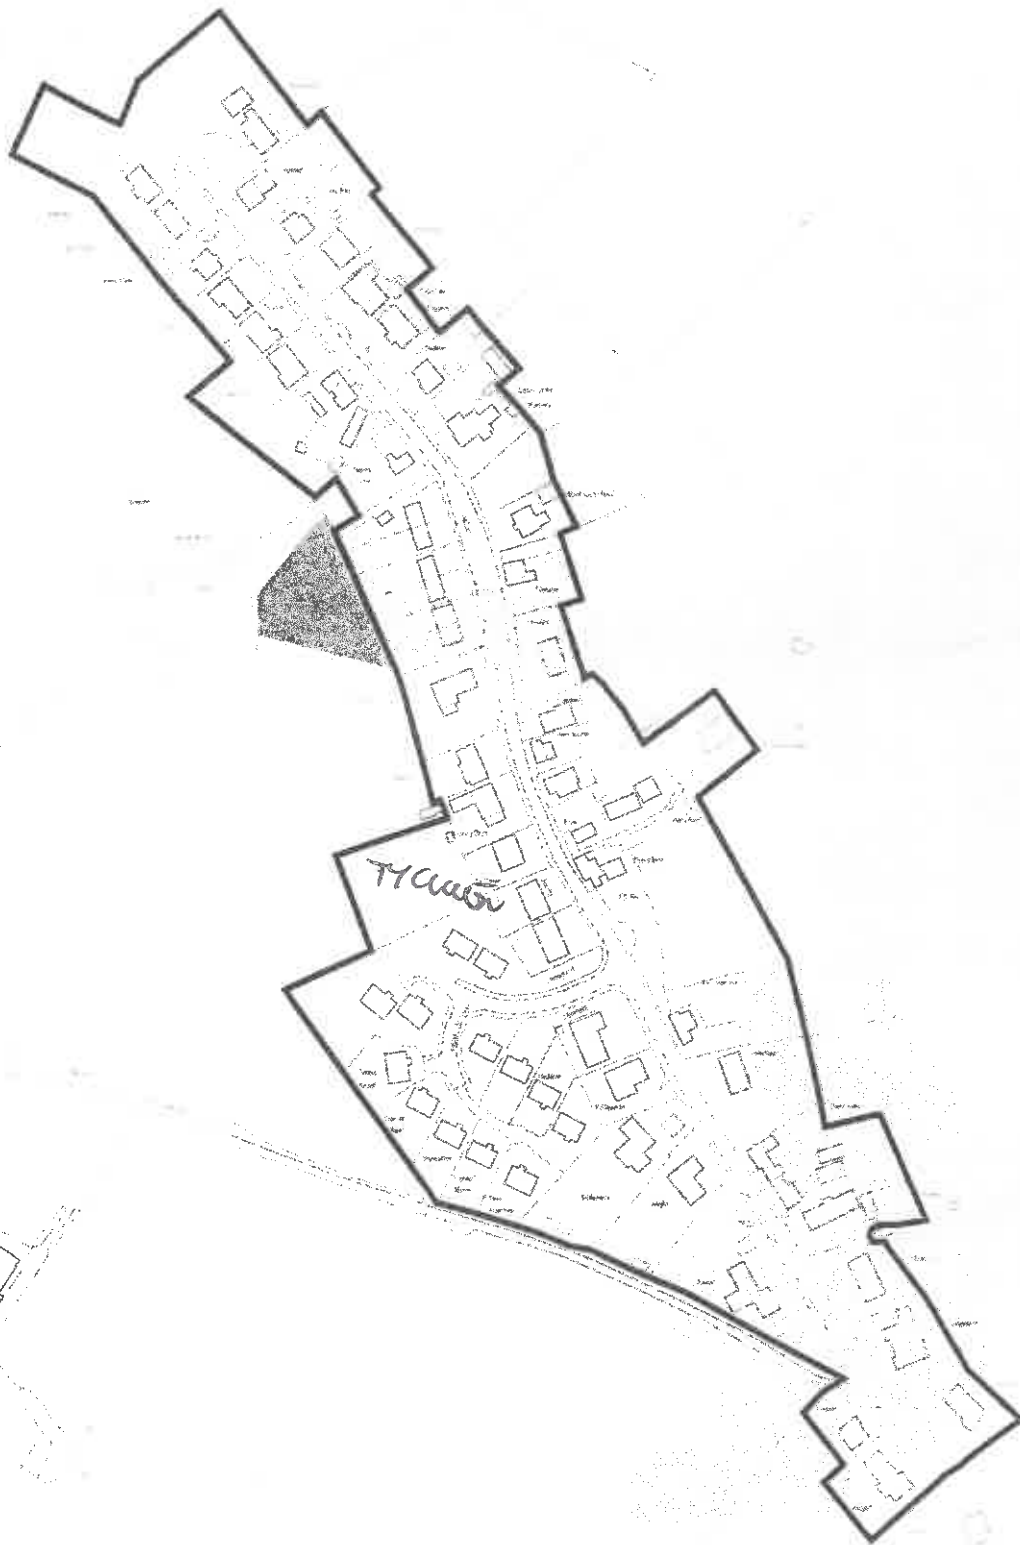

GOGLEDD/
NORTH

1978

original

**TERFYNAU'R ANHEDDIAD
LLANGYNIN
SETTLEMENT LIMITS
CYNLLUN LLEOL DOSBARTH CAERFYRDDIN/
CARMARTHEN DISTRICT LOCAL PLAN**

59

Graddfa / Scale 1:3000

Reproduced from the Ordnance Survey Map with the permission of the Controller of HM Stationery Office, Crown Copyright Reserved-LA 09007L.
Atgynhychwyd o'r Map Ordnans gyda chaniatâd Rheolwr Argraffdy ei Mawrhydi, Cedwir Hawlfraint y Goron-LA 09007L.

Cynllun Datblygu Lleol Adnewo Diwygiedig Sir Gaerfyrddin
2018-2033
Deposit Revised Carmarthenshire Local Development Plan
2018-2033

Graddfa / Scale 1: 3,000

Llangynin SuV57

AA

carmarthenshire.opus4.co.uk

Supp BRAVIA Cruftz Cutz... hyaluronic a... Local Develo... Second Dep... Carmarthen.

51.848837, -4.539893

0 results found

2nd Deposit Revised Carmarthenshire Local Development Plan 2018-2033 - Proposals M

@carmarthenshire.gov

© Crown copyright and database rights 2023 Ordnance Survey 100023

Hide layer attributions

Use of this mapping is subject to terms & conditions

English

20 m