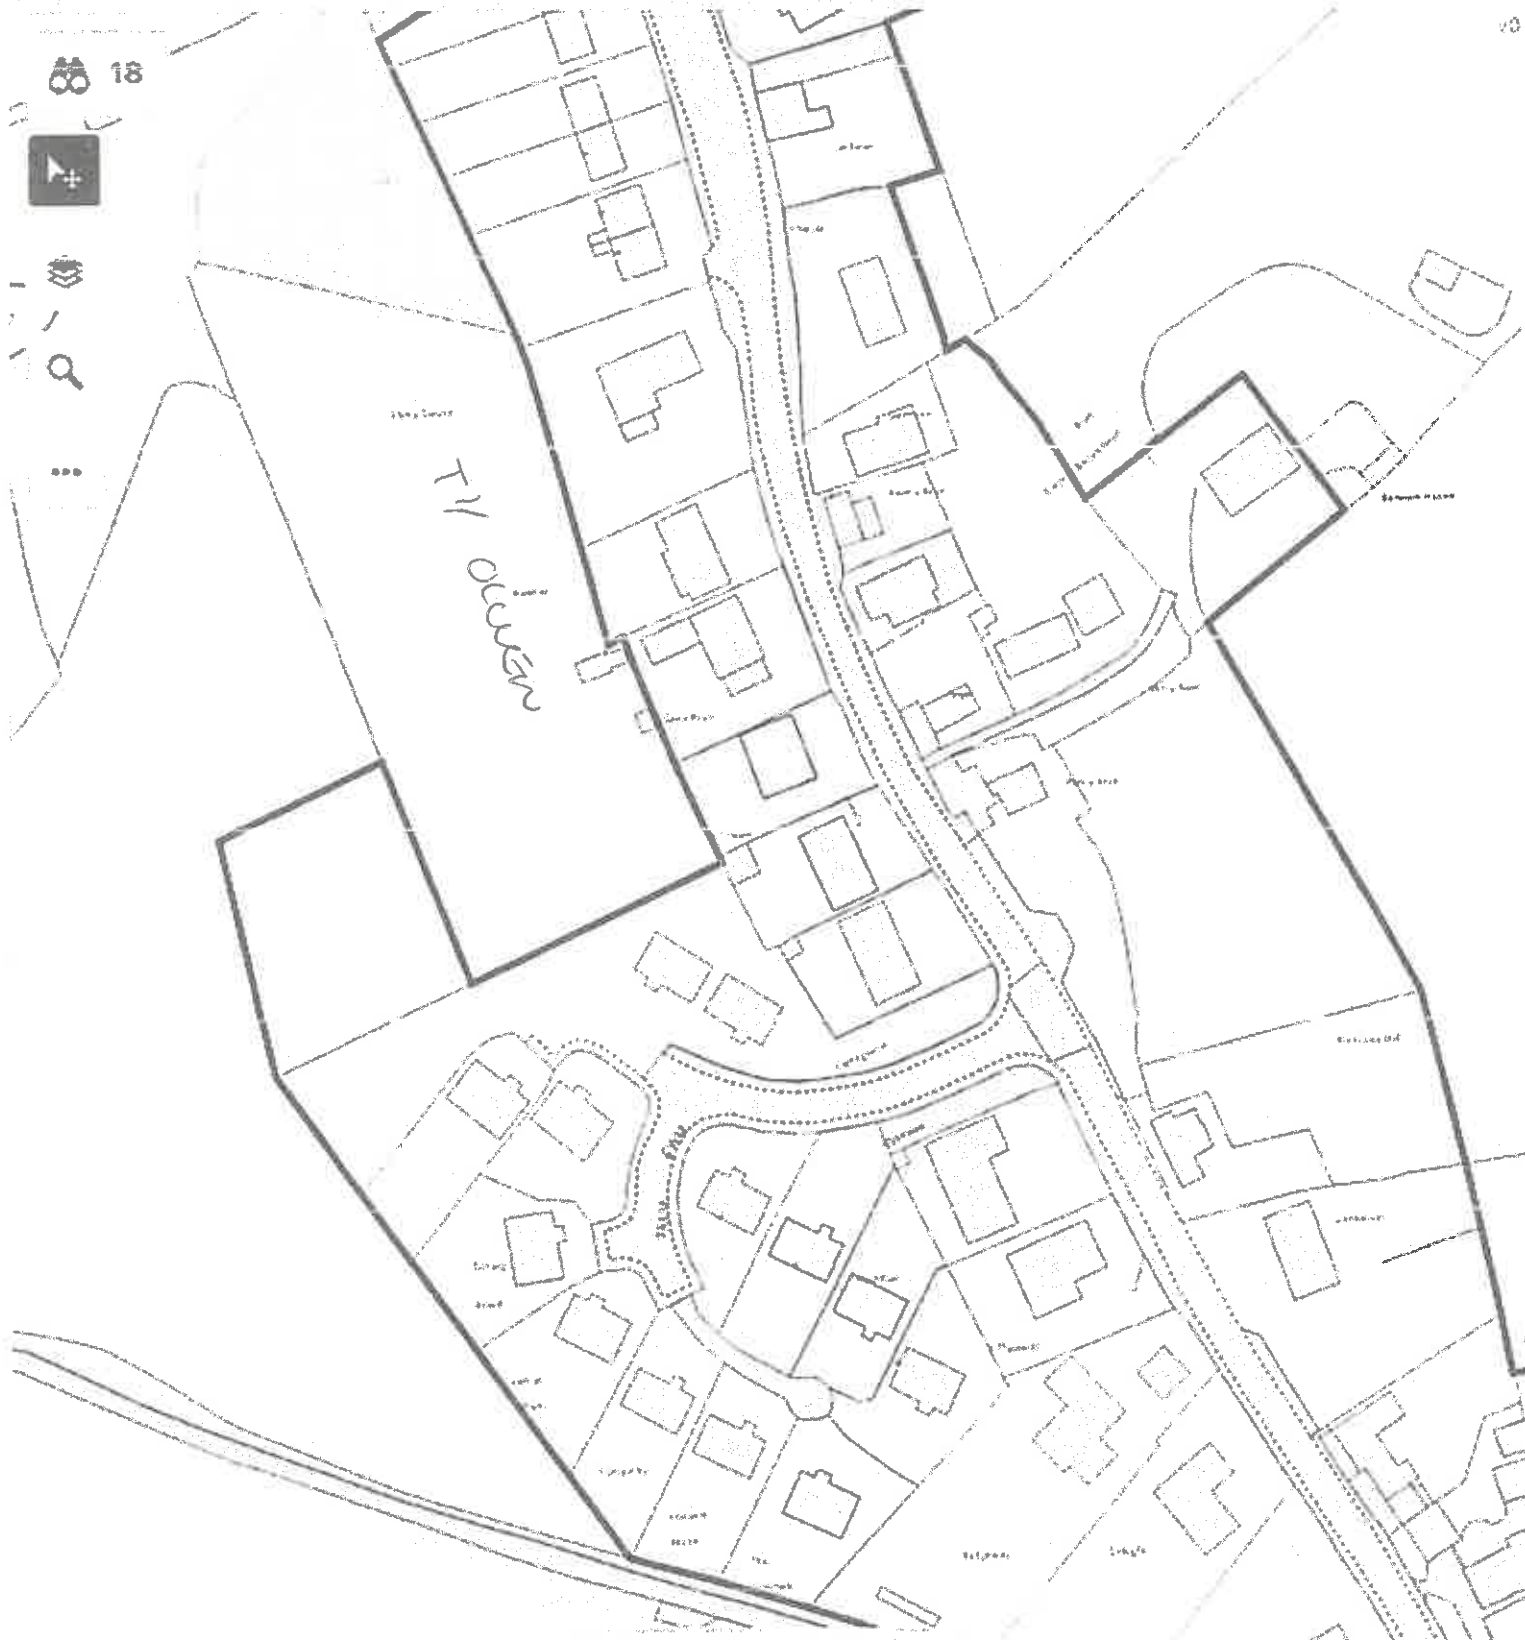

GOGLEDD/
NORTH

1978

original

**TERFYNAU'R ANHEDDIAD
LLANGYNIN
SETTLEMENT LIMITS
CYNLLUN LLEOL DOSBARTH CAERFYRDDIN/
CARMARTHEN DISTRICT LOCAL PLAN**

59

Graddfa / Scale 1:3000

Reproduced from the Ordnance Survey Map with the permission of the Controller of HM Stationery Office, Crown Copyright Reserved-LA 09007L.
Atgynhychwyd o'r Map Ordnans gyda chaniatâd Rheolwr Argraffdy ei Mawrhydi, Cedwir Hawlfraint y Goron-LA 09007L.

Cynllun Datblygu Lleol Adnewo Diwygiedig Sir Gaerfyrddin
2018-2033
Deposit Revised Carmarthenshire Local Development Plan
2018-2033

Graddfa / Scale 1: 3,000

Llangynin SuV57

AA

carmarthenshire.opus4.co.uk

Supp BRAVIA Cruftz Cutz... hyaluronic a... Local Develo... Second Dep... Carmarthen.

51.848837, -4.539893

0 results found

2nd Deposit Revised Carmarthenshire Local Development Plan 2018-2033 - Proposals M

@carmarthenshire.gov

© Crown copyright and database rights 2023 Ordnance Survey 100023

Hide layer attributions

Use of this mapping is subject to terms & conditions

English

20 m