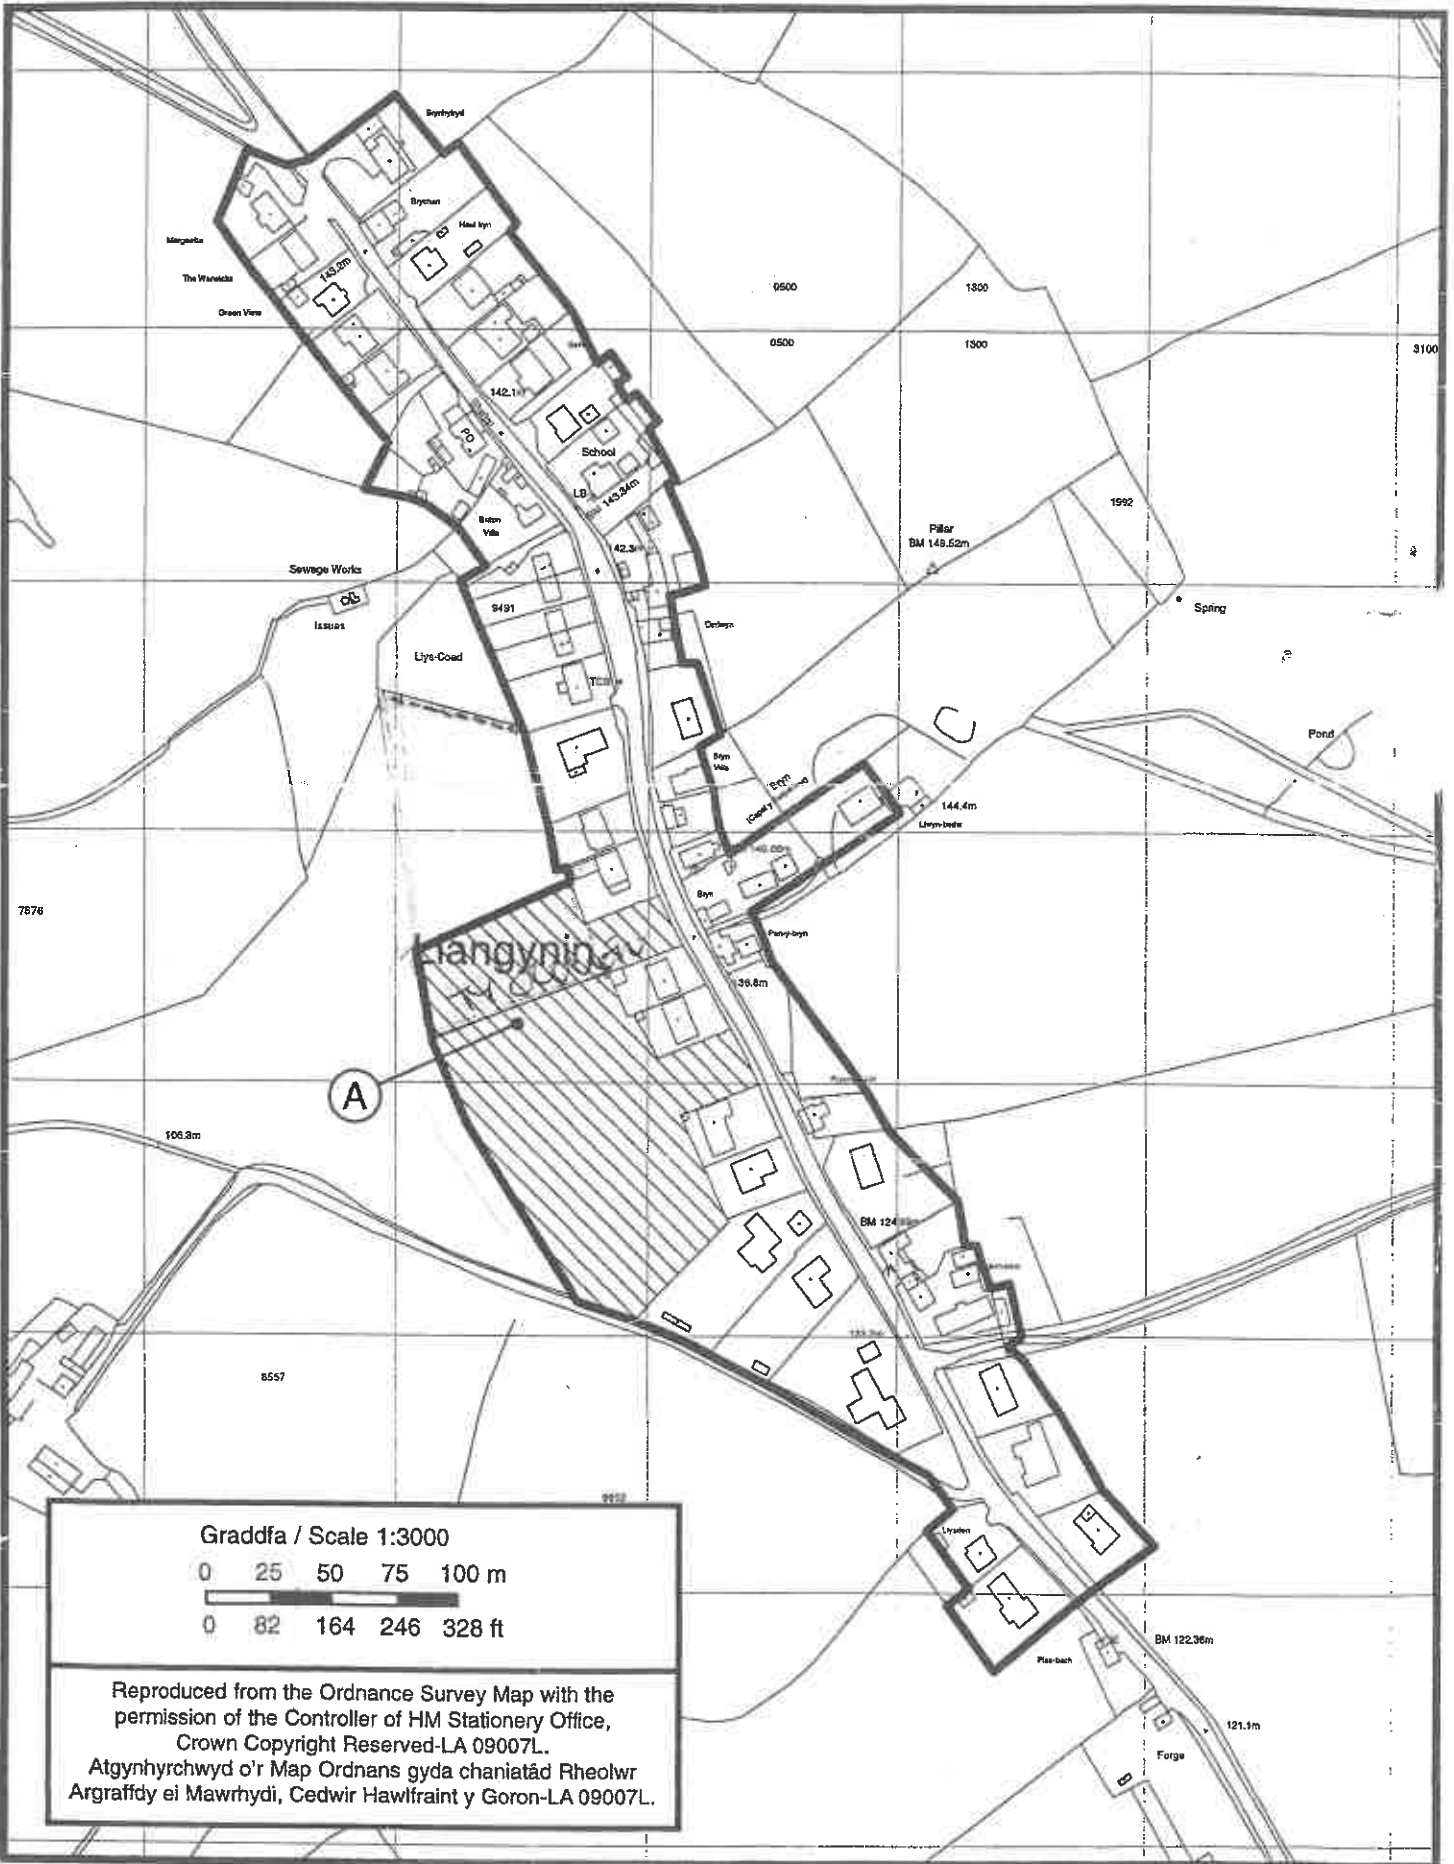

GOGLEDD/
NORTH

1978

original

**TERFYNAU'R ANHEDDIAD
LLANGYNIN
SETTLEMENT LIMITS
CYNLLUN LLEOL DOSBARTH CAERFYRDDIN/
CARMARTHEN DISTRICT LOCAL PLAN**

59

Graddfa / Scale 1:3000

Reproduced from the Ordnance Survey Map with the permission of the Controller of HM Stationery Office, Crown Copyright Reserved-LA 09007L.
Atgynhychwyd o'r Map Ordnans gyda chaniatâd Rheolwr Argraffdy ei Mawrhydi, Cedwir Hawlfraint y Goron-LA 09007L.

Cynllun Datblygu Lleol Adnewo Diwygiedig Sir Gaerfyrddin
2018-2033
Deposit Revised Carmarthenshire Local Development Plan
2018-2033

Graddfa / Scale 1: 3,000

Llangynin SuV57

AA

carmarthenshire.opus4.co.uk

Supp BRAVIA Cruftz Cutz... hyaluronic a... Local Develo... Second Dep... Carmarthen.

51.848837, -4.539893

0 results found

2nd Deposit Revised Carmarthenshire Local Development Plan 2018-2033 - Proposals M

@carmarthenshire.gov

© Crown copyright and database rights 2023 Ordnance Survey 100023

Hide layer attributions

Use of this mapping is subject to terms & conditions

English

20 m