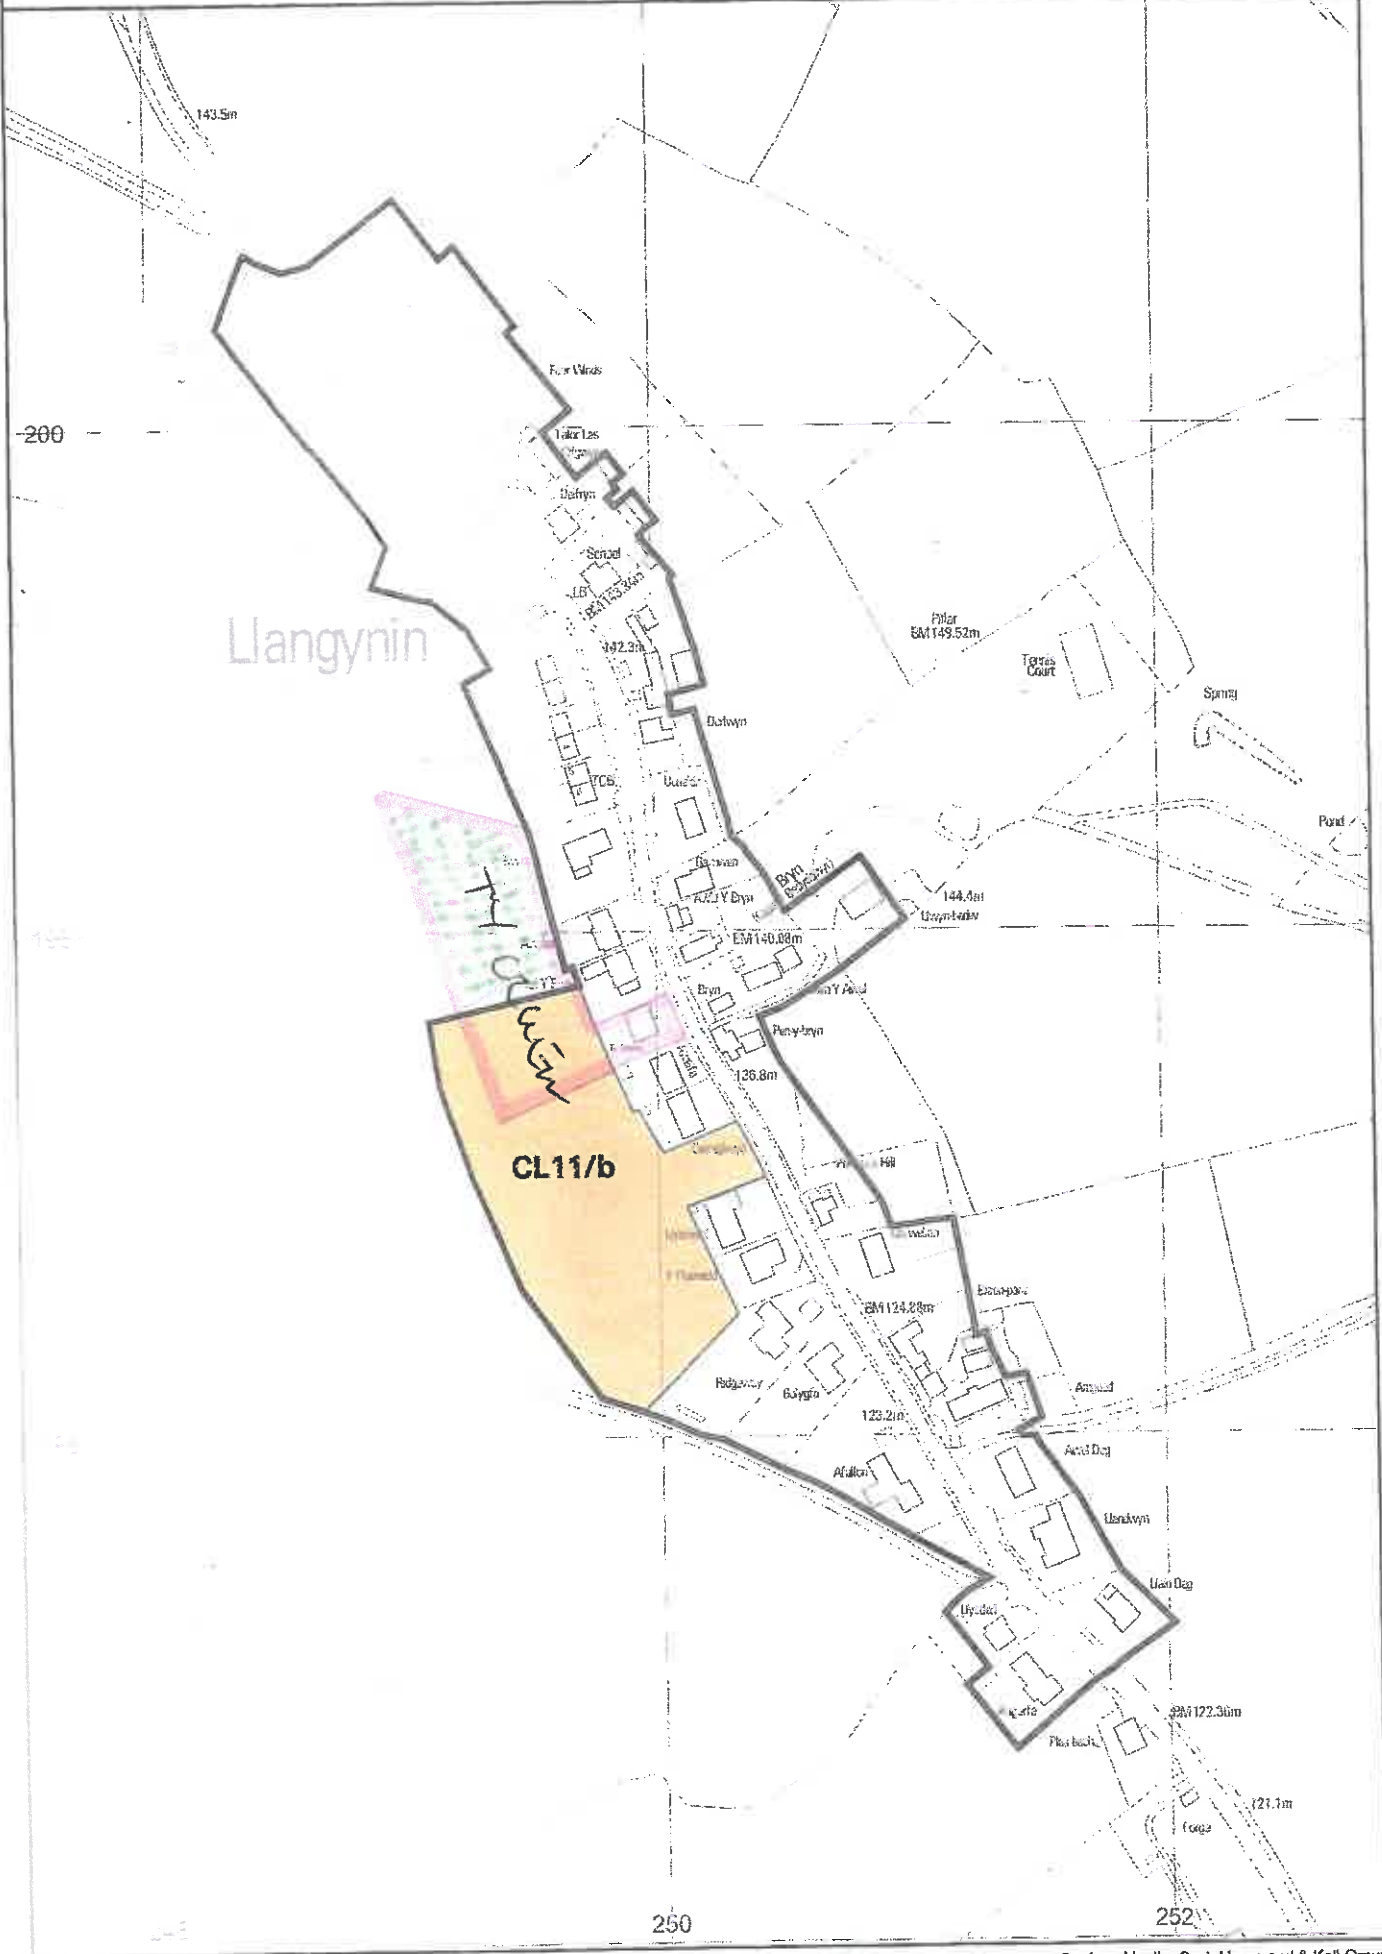

GOGLEDD/
NORTH

1978

original

**TERFYNAU'R ANHEDDIAD
LLANGYNIN
SETTLEMENT LIMITS
CYNLLUN LLEOL DOSBARTH CAERFYRDDIN/
CARMARTHEN DISTRICT LOCAL PLAN**

59

Graddfa / Scale 1:3000

Reproduced from the Ordnance Survey Map with the permission of the Controller of HM Stationery Office, Crown Copyright Reserved-LA 09007L.
Atgynhychwyd o'r Map Ordnans gyda chaniatâd Rheolwr Argraffdy ei Mawrhydi, Cedwir Hawlfraint y Goron-LA 09007L.

Cynllun Datblygu Lleol Adnewo Diwygiedig Sir Gaerfyrddin
2018-2033
Deposit Revised Carmarthenshire Local Development Plan
2018-2033

Graddfa / Scale 1: 3,000

Llangynin SuV57

AA

carmarthenshire.opus4.co.uk

Supp BRAVIA Cruftz Cutz... hyaluronic a... Local Develo... Second Dep... Carmarthen.

51.848837, -4.539893

0 results found

2nd Deposit Revised Carmarthenshire Local Development Plan 2018-2033 - Proposals M

@carmarthenshire.gov

© Crown copyright and database rights 2023 Ordnance Survey 100023

Hide layer attributions

Use of this mapping is subject to terms & conditions

English

20 m