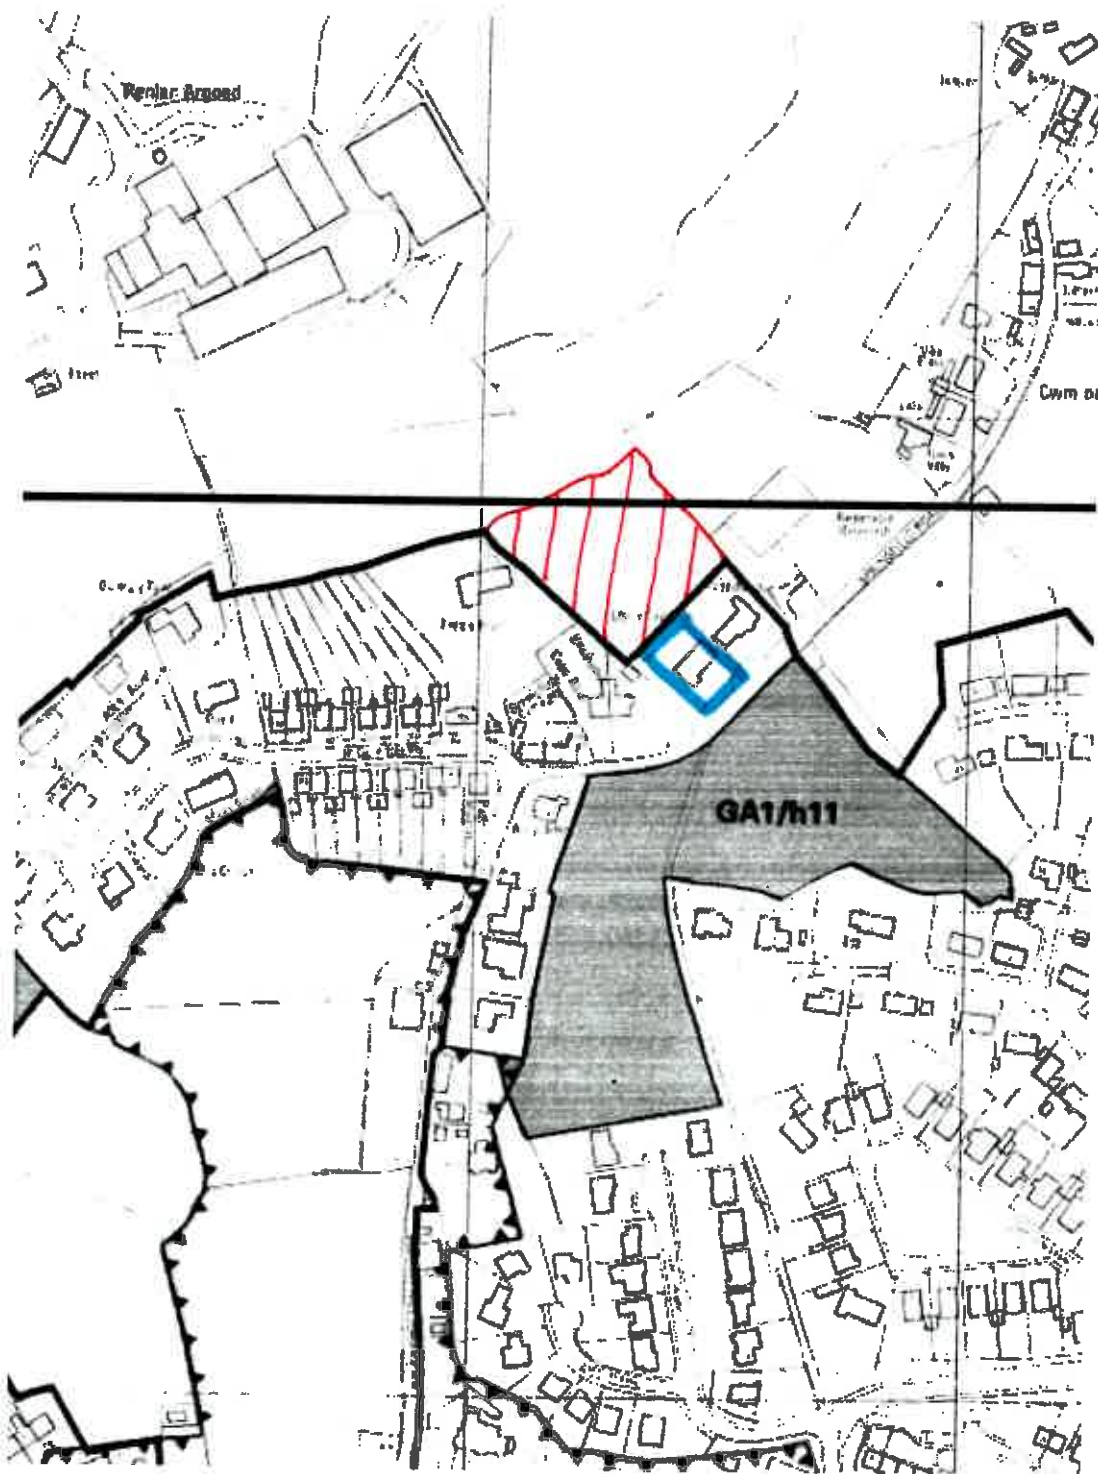

Fig 1.

Current LDP (2006-2021) which shows the field hatched red outside the development limit.

Our property, 'Llys y Coed' is shown edged blue.

Fig. 2.

Deposit Revised Carmarthenshire Local Development Plan 2018-2033

Use of this mapping is subject to terms and conditions

Carmarthenshire. © Crown copyright and database rights 2020 Ordnance Survey 100023377

Proposed LDP (2018-2033) which now shows the field hatched red included in the development limit

Our property 'Llys y Coed' is shown edged blue.