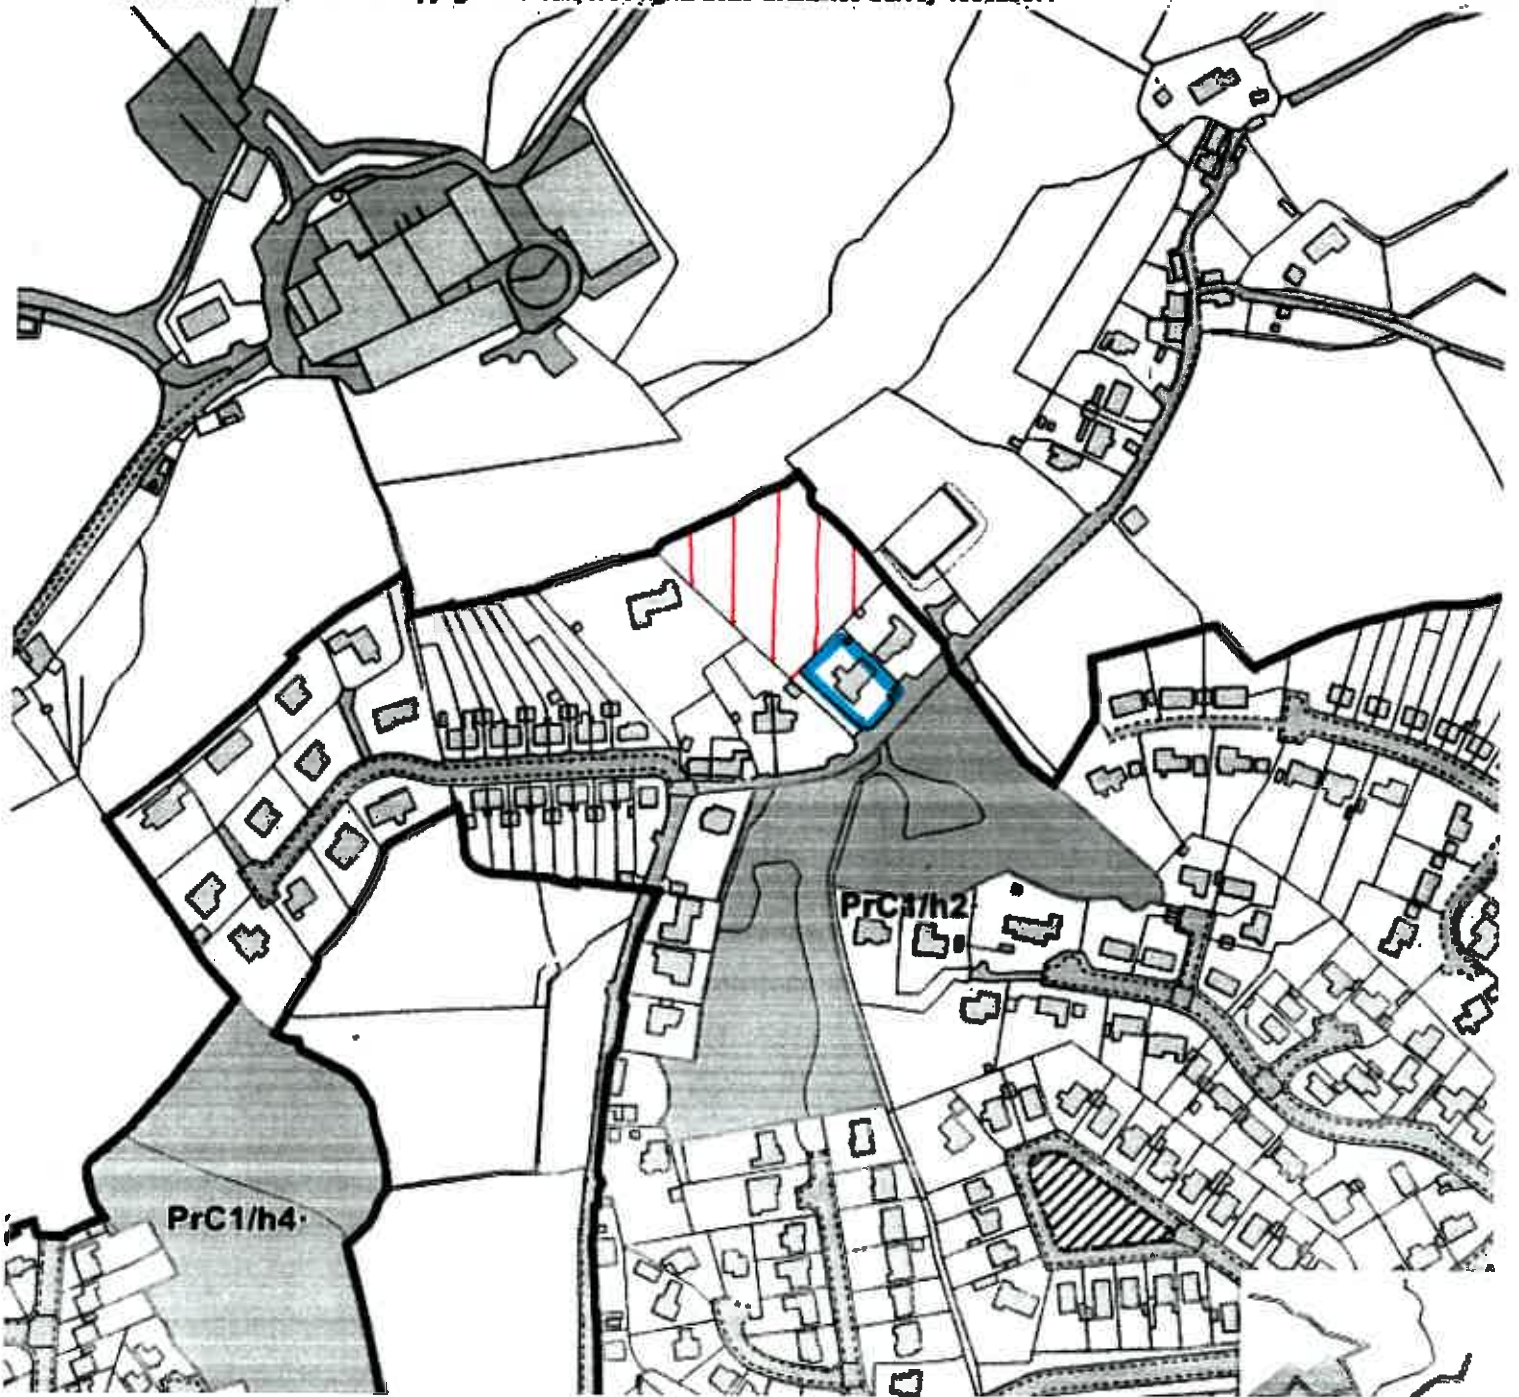

Fig 1.

Current LDP (2006-2021) which shows the field hatched red outside the development limit.

Our property, 'Llys y Coed' is shown edged blue.

Fig. 2.

Deposit Revised Carmarthenshire Local Development Plan 2018-2033

Use of this mapping is subject to terms and conditions

Carmarthenshire. © Crown copyright and database rights 2020 Ordnance Survey 100023377

Proposed LDP (2018-2033) which now shows the field hatched red included in the development limit

Our property 'Llys y Coed' is shown edged blue.